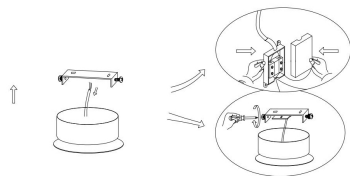

NO.1

NO.2

NO.3

NO.4

MAX 7W
280 Lumen

Model: MOD282PL-L8G3K

Collection: Modern

Series: Splash