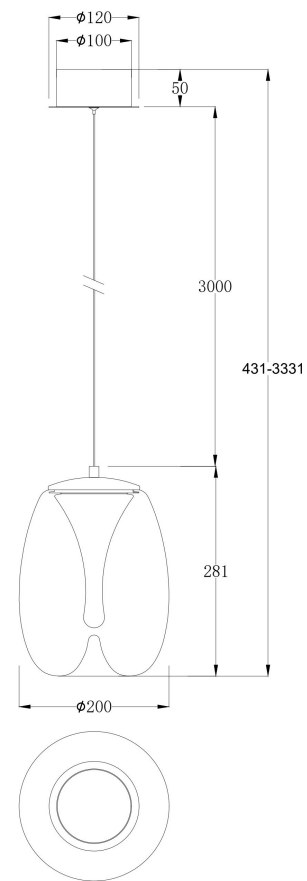

NO.1

NO.2

NO.3

NO.4

MAX 7W
280 Lumen

Model: MOD282PL-L8G3K

Collection: Modern

Series: Splash