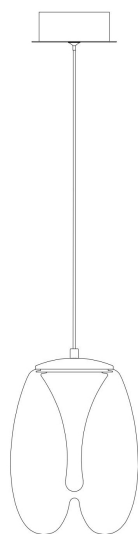

NO.1

NO.2

NO.3

NO.4

MAX 7W
280 Lumen

Model: MOD282PL-L8G3K

Collection: Modern

Series: Splash

Pendant Lamps