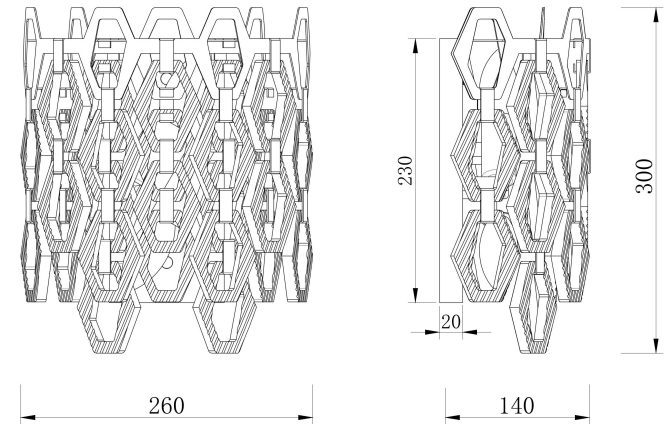

When hanging the glass,
the twill is in the same direction.

2xE14 40W

Model: MOD490WL-02G

Collection: Neoclassic

Series: Tissage

Wall Lamps