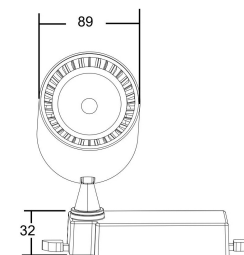

# Instruction

TR003-1-40W3K-W

MAX 36W  
3 200 Lumen

Model: TR003-1-40W3K-W

Collection: Single phase track

This product contains a light source of the energy efficiency class F