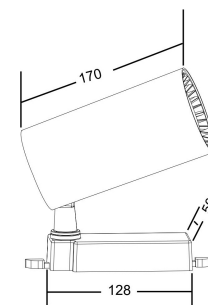

# Instruction

TR003-1-40W3K-W

MAX 36W  
3 200 Lumen

Model: TR003-1-40W3K-W

Collection: Single phase track

This product contains a light source of the energy efficiency class F