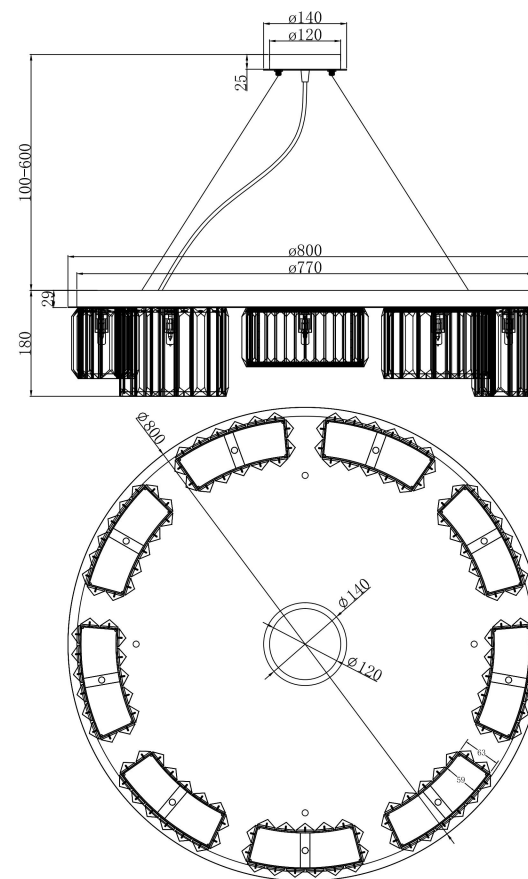

A=45
B=45
C=45

9xG9 40W

Model: MOD083PL-09CH
Collection: Modern
Series: Colline
Pendant Lamps