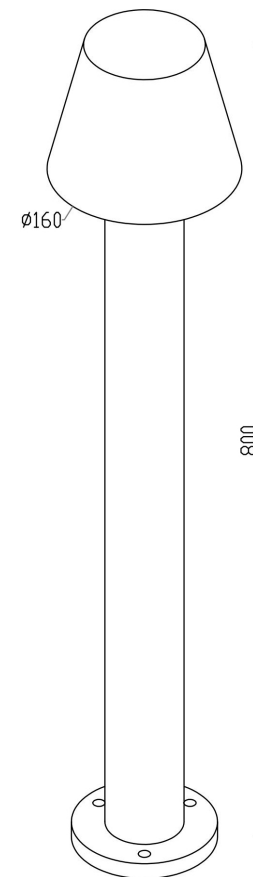

Instruction

O421FL-L5W

MAX 5W
400 Lumen

Model: O421FL-L5W

Collection: Outdoor

Series: Harz
Landschaftslampe

This product contains a light source of the energy efficiency class G