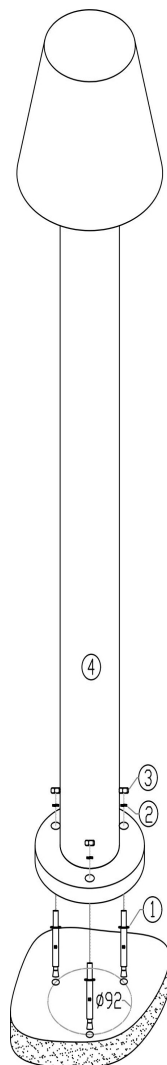

Instruction

O421FL-L5W

MAX 5W
400 Lumen

Model: O421FL-L5W

Collection: Outdoor

Series: Harz
Landschaftslampe

This product contains a light source of the energy efficiency class G