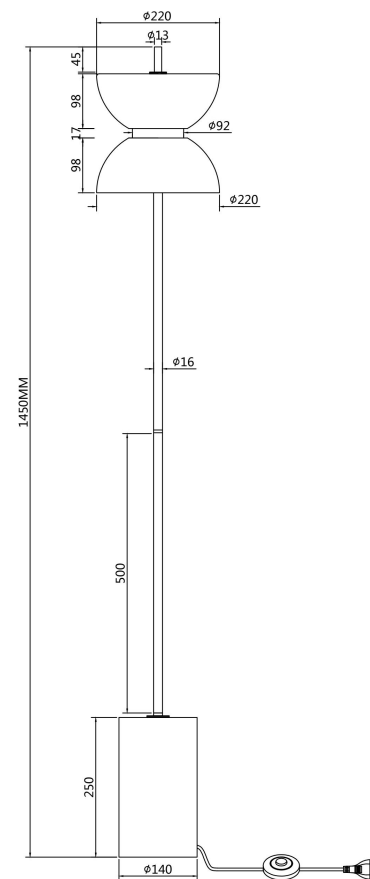

Instruction

MOD178FL-L11G3K

MAX 11W
1 300 Lumen

Model: MOD178FL-L11G3K

Collection: Modern

Series: Kyoto
Stehleuchte