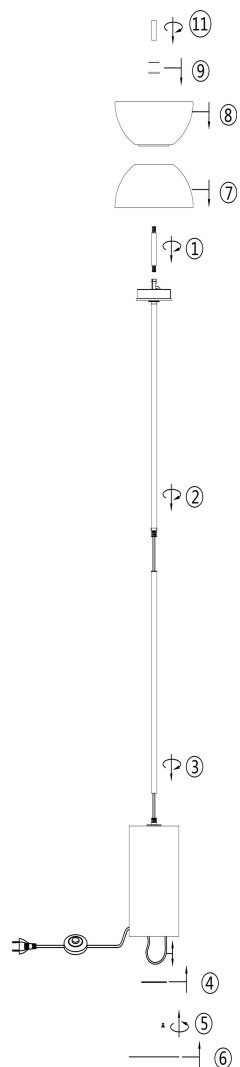

Instruction

MOD178FL-L11G3K

MAX 11W
1 300 Lumen

Model: MOD178FL-L11G3K

Collection: Modern

Series: Kyoto
Stehleuchte