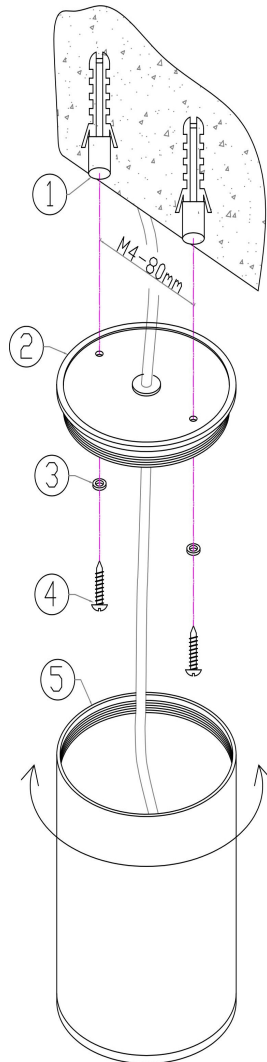

## O306CL-L12GF

MAX 12W  
1 300 Lumen

Model: O306CL-L12GF

Collection: Outdoor

Series: Bar

Ceiling Lamps

This product contains a light source of the energy efficiency class G