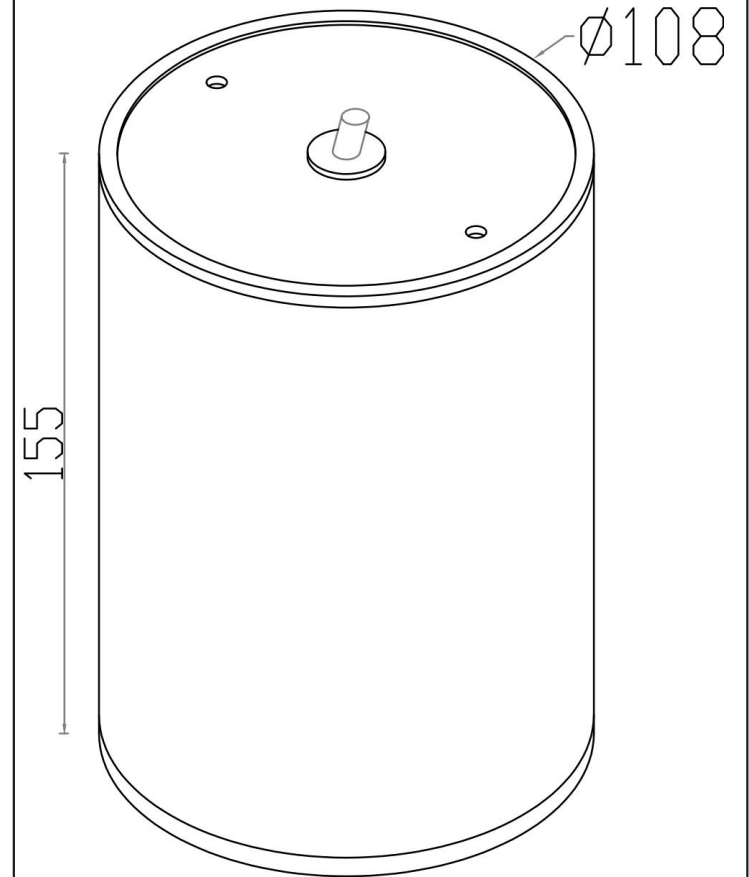

## O306CL-L12GF

MAX 12W  
1 300 Lumen

Model: O306CL-L12GF

Collection: Outdoor

Series: Bar

Ceiling Lamps

This product contains a light source of the energy efficiency class G