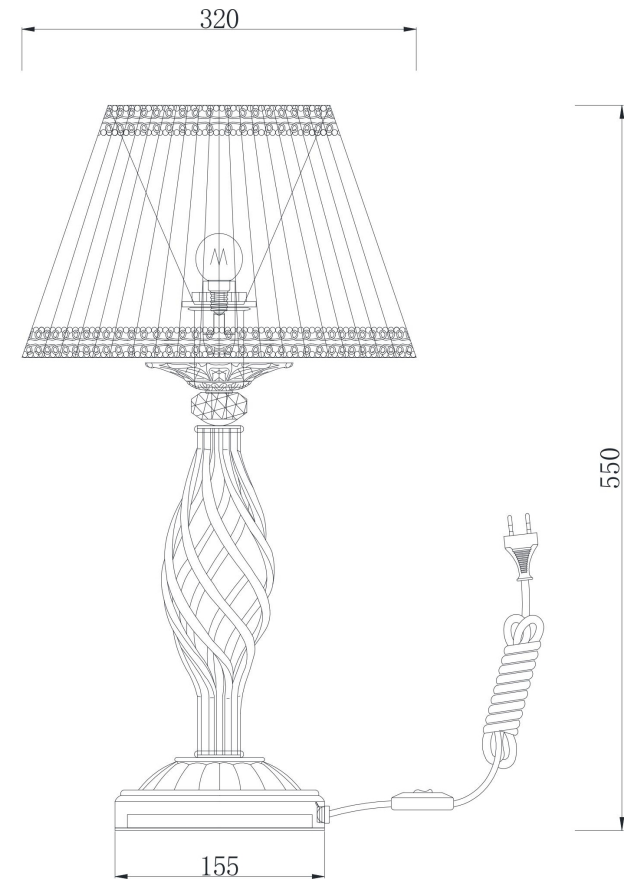

Instruction

ARM247-00-G

1xE14 40W

Model: ARM247-00-G
Collection: Elegant
Series: Grace
Table Lamps