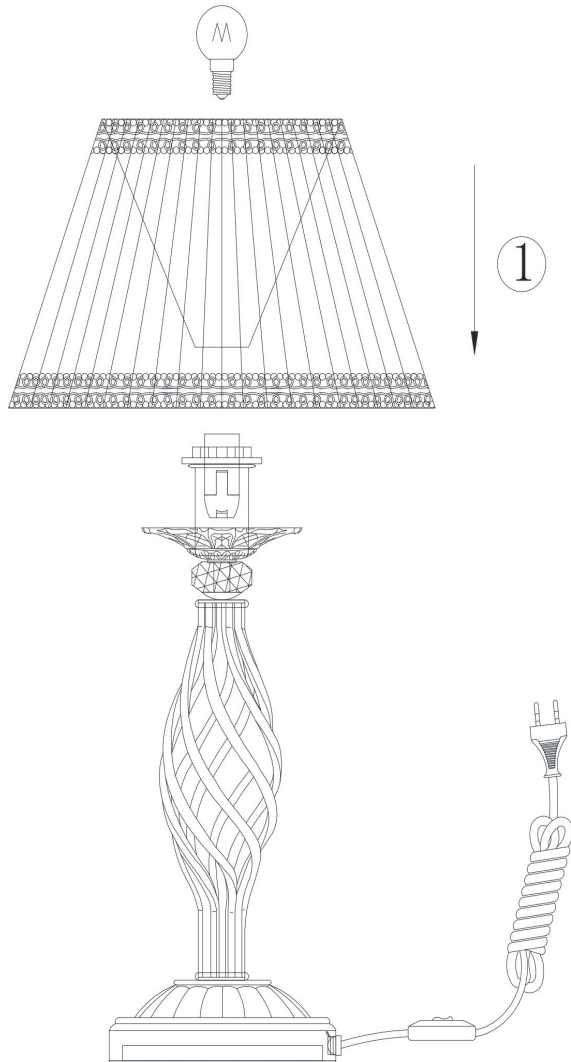

Instruction

ARM247-00-G

1xE14 40W

Model: ARM247-00-G
Collection: Elegant
Series: Grace
Table Lamps