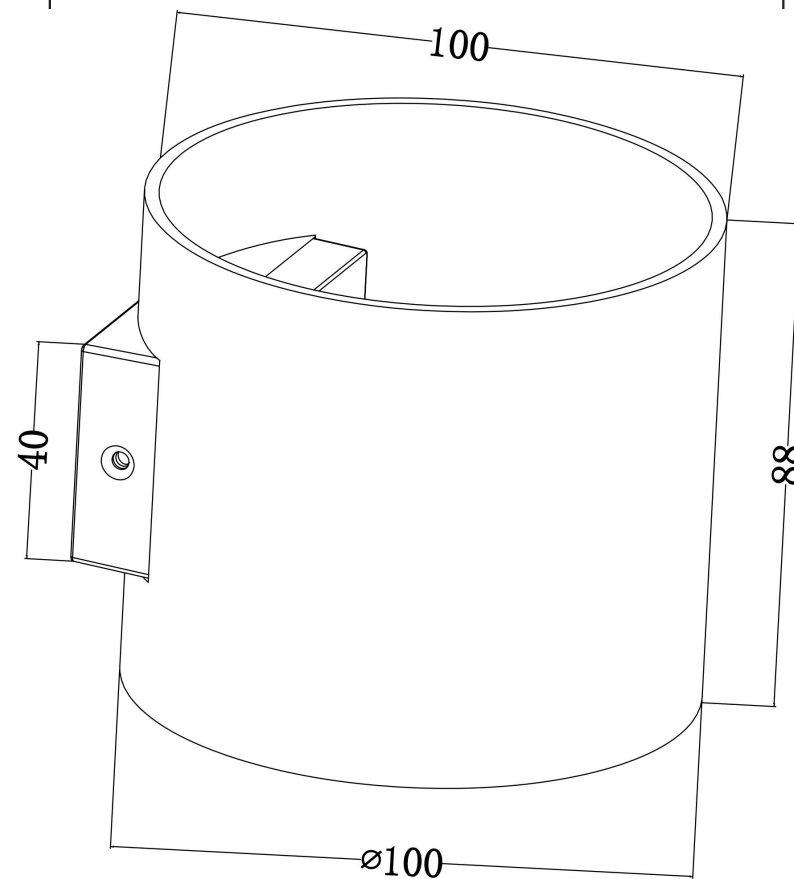

C066WL-01W

1xG9 50W

Model: C066WL-01MG

Collection: Wall

Series: Rond

Wall Lamps