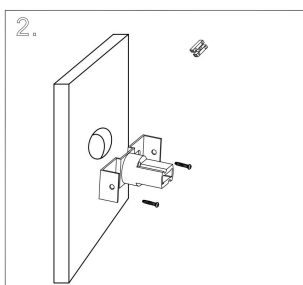

C066WL-01W

1xG9 50W

Model: C066WL-01MG

Collection: Wall

Series: Rond

Wall Lamps