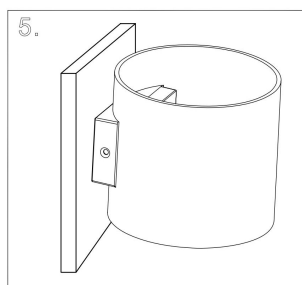

C066WL-01W

1xG9 50W

Model: C066WL-01MG

Collection: Wall

Series: Rond

Wall Lamps