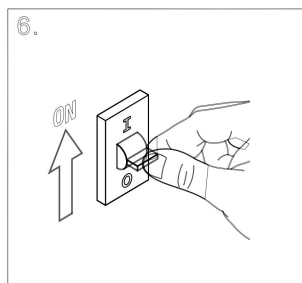

C066WL-01W

1xG9 50W

Model: C066WL-01MG

Collection: Wall

Series: Rond

Wall Lamps