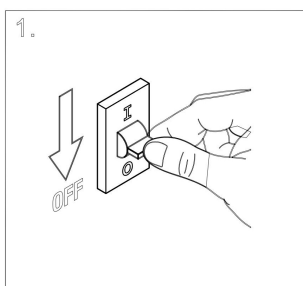

C066WL-01W

1xG9 50W

Model: C066WL-01MG

Collection: Wall

Series: Rond

Wall Lamps