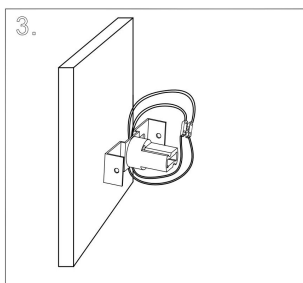

C066WL-01W

1xG9 50W

Model: C066WL-01MG

Collection: Wall

Series: Rond

Wall Lamps