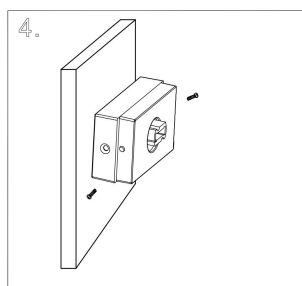

C066WL-01W

1xG9 50W

Model: C066WL-01MG

Collection: Wall

Series: Rond

Wall Lamps