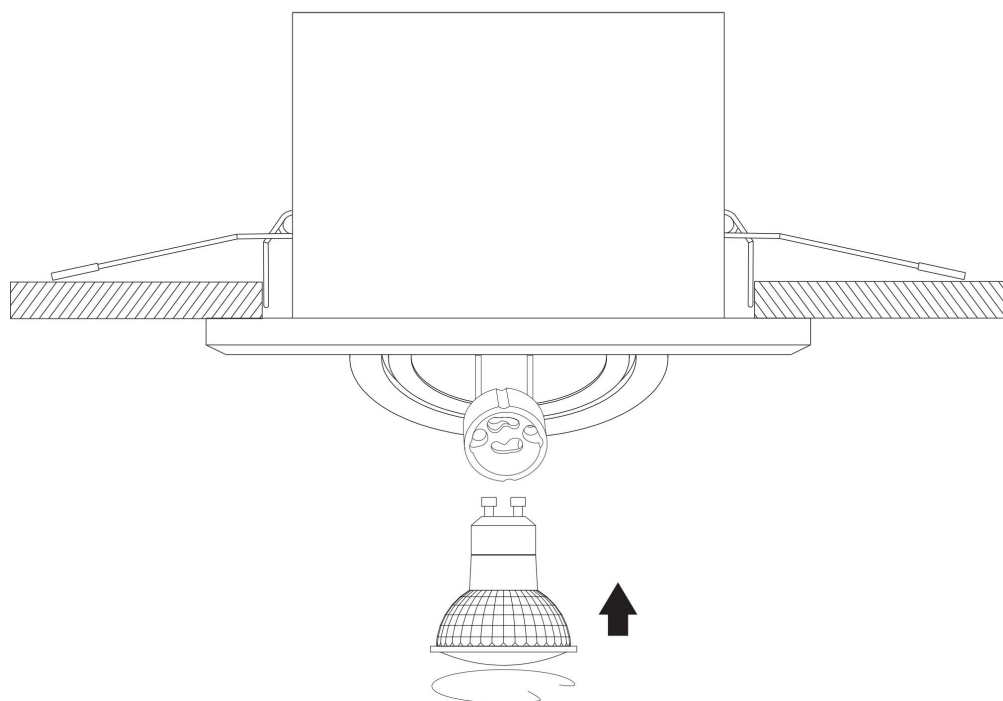

□ 95\*95

1xGU10 50W

Model: DL008-2-01-W

Collection: Downlight

 Metal Modern  
Recessed