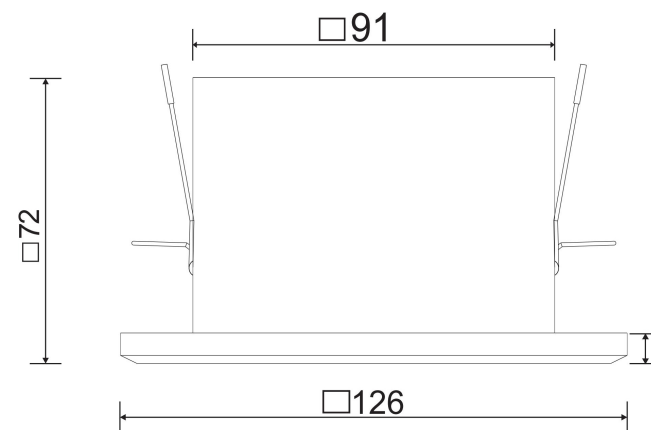

□ 95\*95

1xGU10 50W

Model: DL008-2-01-W

Collection: Downlight

 Metal Modern  
Recessed