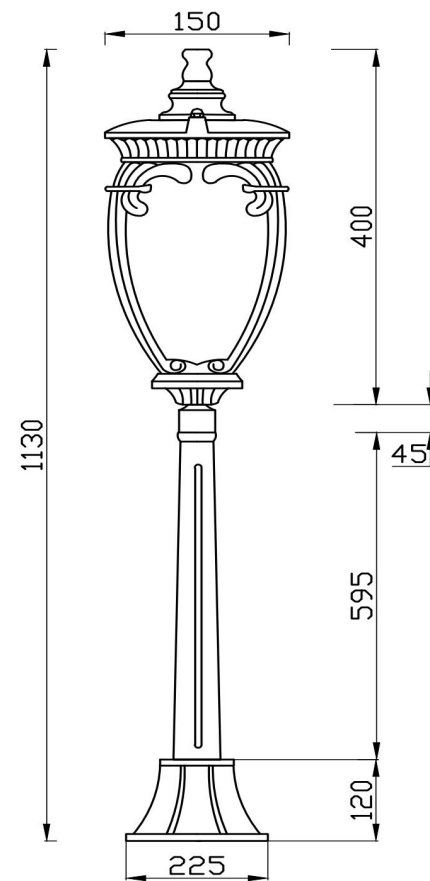

# Instruction

O414FL-01GB1

Model: O414FL-01GB1  
Collection: Outdoor  
Series: Fleur  
Landschaftslampe