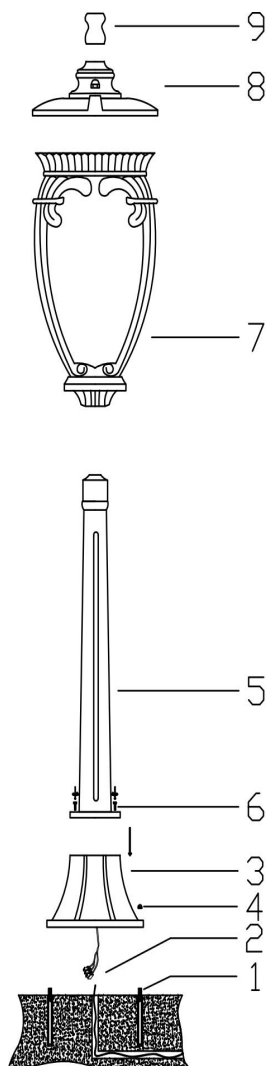

# Instruction

O414FL-01GB1

Model: O414FL-01GB1  
Collection: Outdoor  
Series: Fleur  
Landschaftslampe