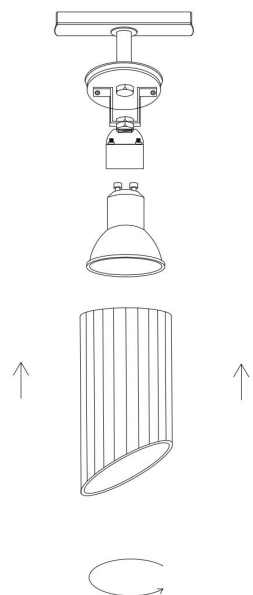

1.

2.

1xGU10 12W

Model: TR087-1-GU10-W

Collection: Single phase track

Lipari  
Track light