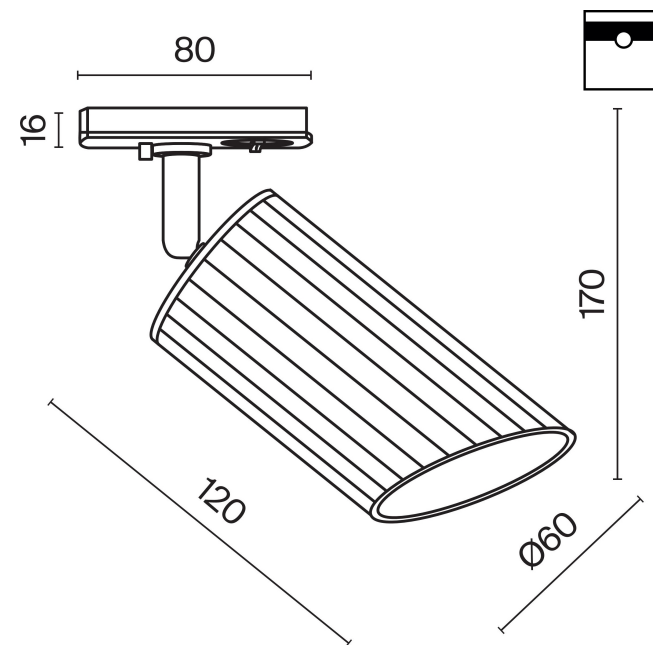

1.

2.

1xGU10 12W

Model: TR087-1-GU10-W

Collection: Single phase track

Lipari  
Track light