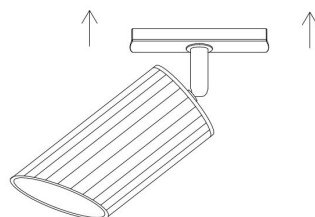

1.

2.

1xGU10 12W

Model: TR087-1-GU10-W

Collection: Single phase track

Lipari  
Track light