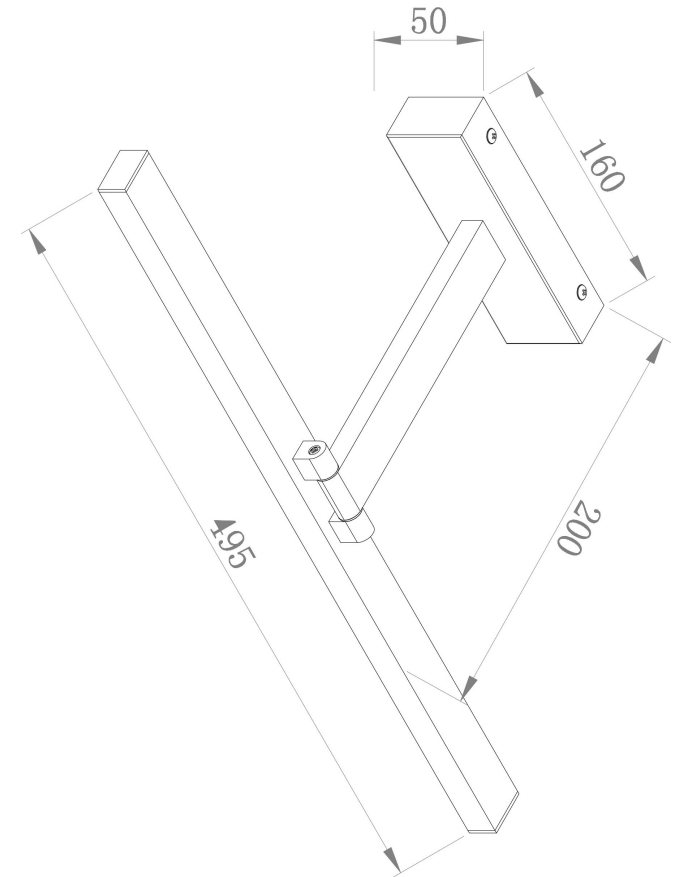

## Instruction

### MIR008WL-L12W4K

MAX 12W  
820 Lumen

Model: MIR008WL-L12W4K

Collection: Mirror

Bris  
Resessed

This product contains a light source of energy efficiency class G