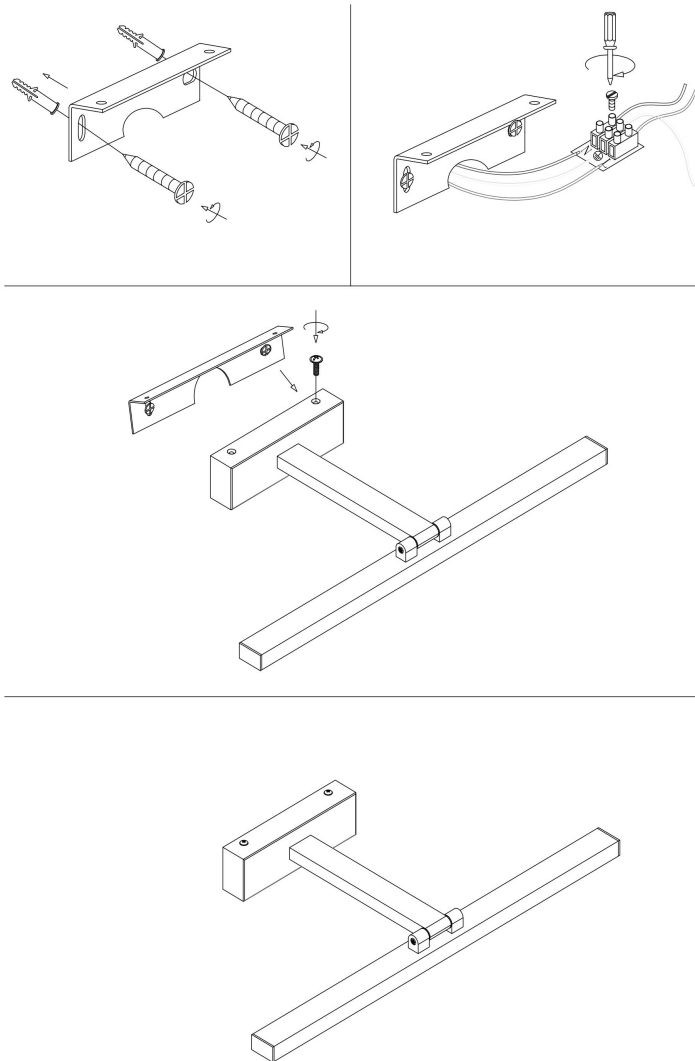

## Instruction

### MIR008WL-L12W4K

MAX 12W  
820 Lumen

Model: MIR008WL-L12W4K

Collection: Mirror

Bris  
Resessed

This product contains a light source of energy efficiency class G