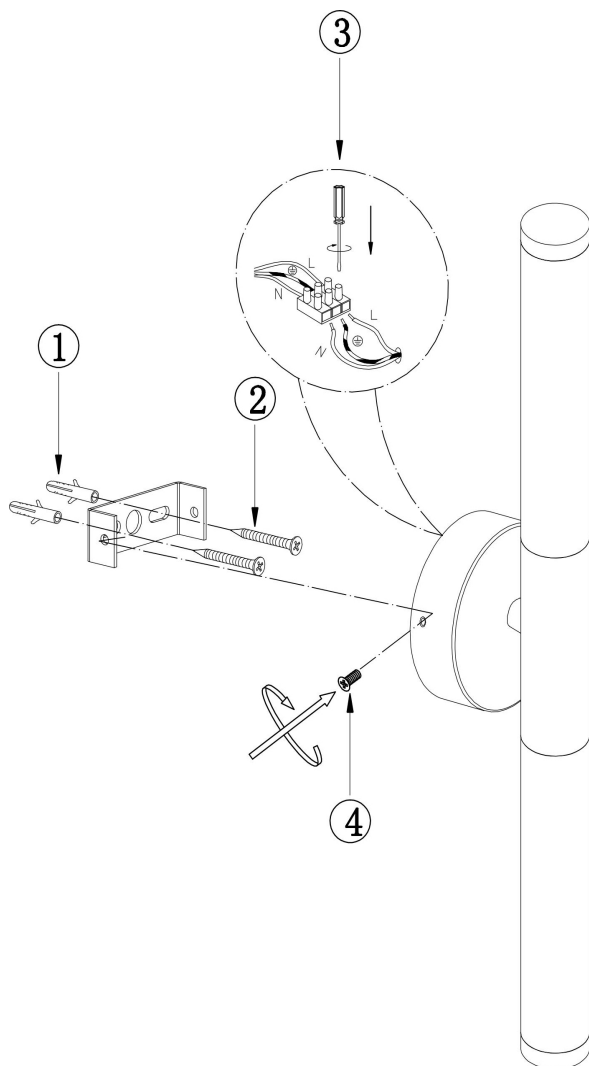

Instruction

MOD106WL-L10G3K

MAX 10W
1 050 Lumen

Model: MOD106WL-L10G3K
Collection: Modern
Series: Axis
Wall Lamps