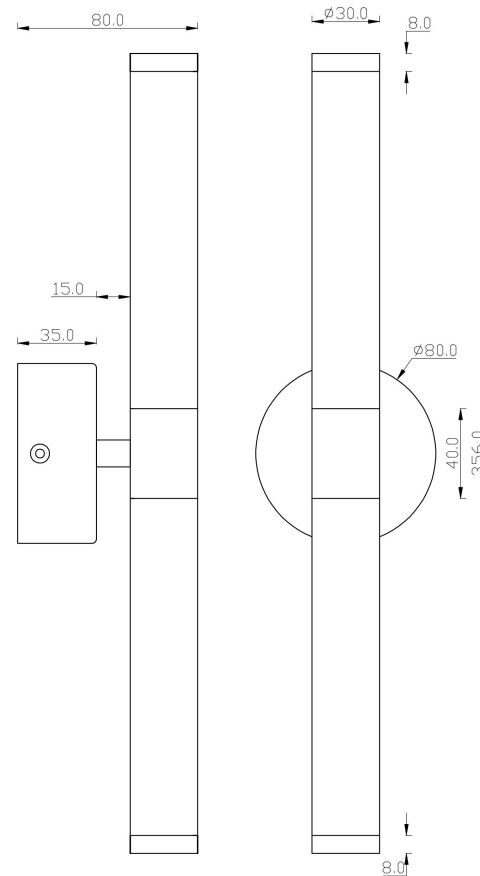

Instruction

MOD106WL-L10G3K

MAX 10W
1 050 Lumen

Model: MOD106WL-L10G3K
Collection: Modern
Series: Axis
Wall Lamps