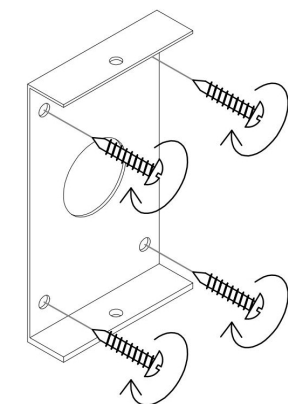

2

3

1

MAX 10W
800 Lumen

Model: O303WL-L10W3K

Collection: Outdoor

Series: Shim

Wall Lamps