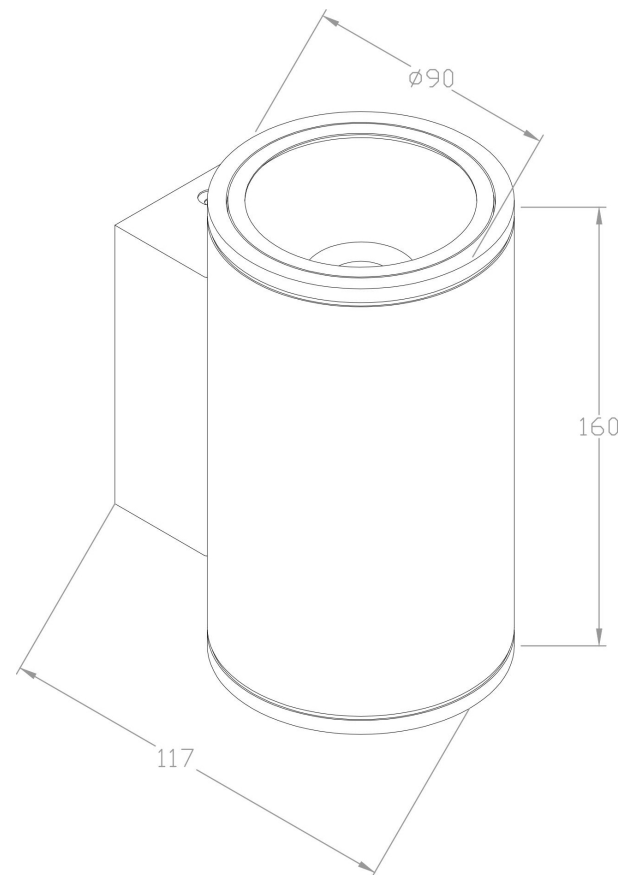

2

3

1

MAX 10W
800 Lumen

Model: O303WL-L10W3K

Collection: Outdoor

Series: Shim

Wall Lamps