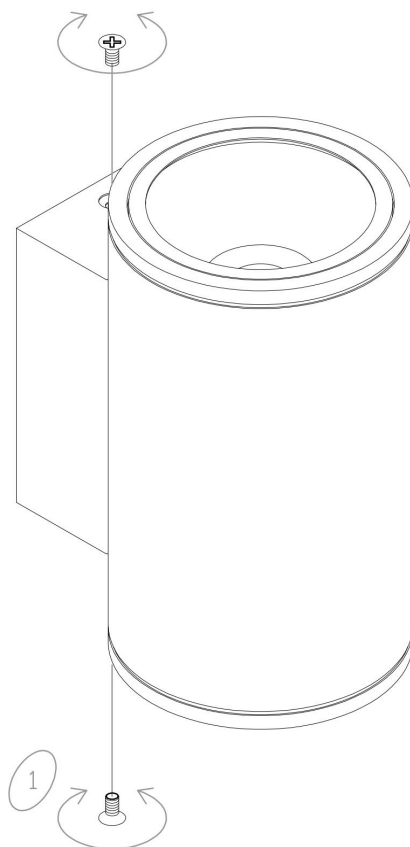

2

3

1

MAX 10W
800 Lumen

Model: O303WL-L10W3K

Collection: Outdoor

Series: Shim

Wall Lamps