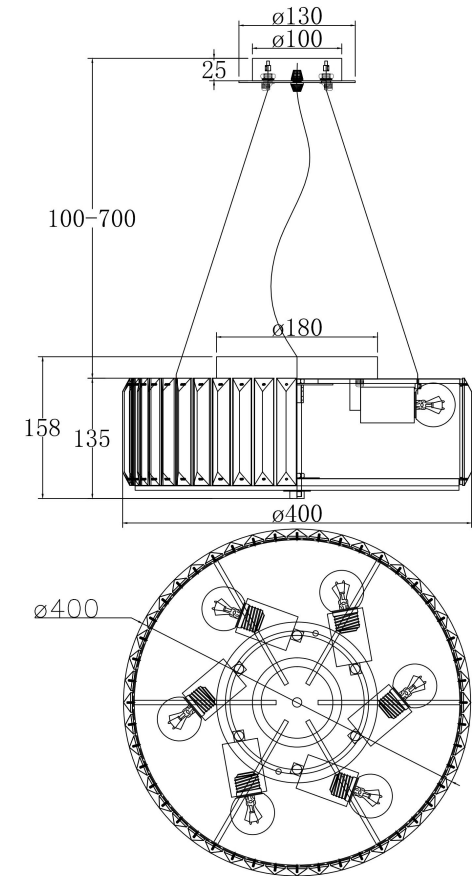

A=48

Model: MOD080CL-06CH  
 Collection: Modern  
 Series: Recinto  
 Ceiling Lamps

This product contains a light source of energy efficiency class