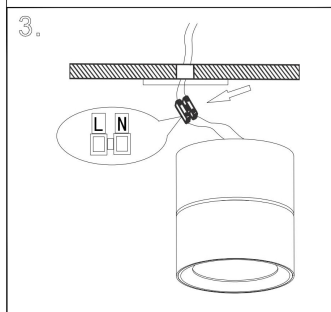

Instruction

C084CL-15W3K-D-W-DE

MAX 15W
1 359 Lumen

Model: C084CL-15W3K-D-W-
Collection: Ceiling
Series: Yin
Ceiling Lamps

This product contains a light source of the
energy efficiency class G