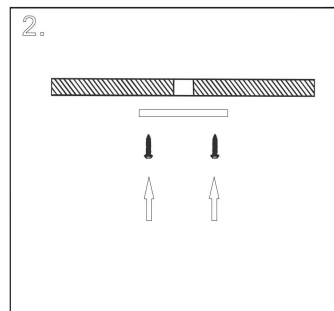

Instruction

C084CL-15W3K-D-W-DE

MAX 15W
1 359 Lumen

Model: C084CL-15W3K-D-W-
Collection: Ceiling
Series: Yin
Ceiling Lamps

This product contains a light source of the
energy efficiency class G