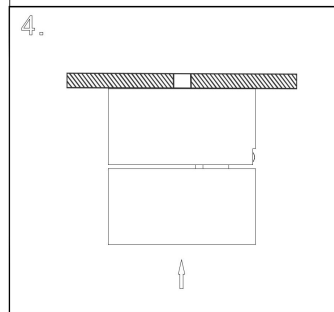

Instruction

C084CL-15W3K-D-W-DE

MAX 15W
1 359 Lumen

Model: C084CL-15W3K-D-W-
Collection: Ceiling
Series: Yin
Ceiling Lamps

This product contains a light source of the
energy efficiency class G