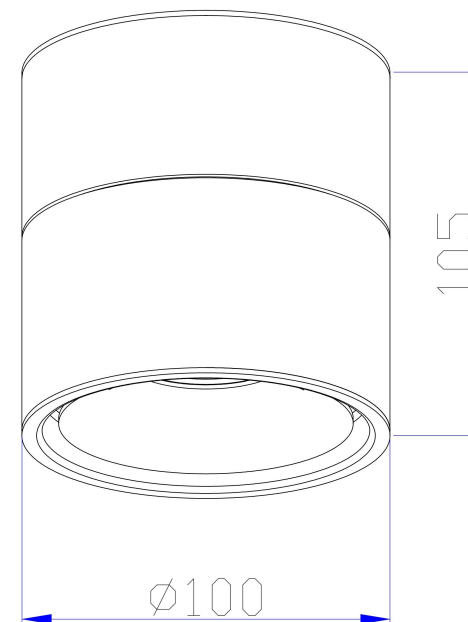

Instruction

C084CL-15W3K-D-W-DE

MAX 15W
1 359 Lumen

Model: C084CL-15W3K-D-W-
Collection: Ceiling
Series: Yin
Ceiling Lamps

This product contains a light source of the
energy efficiency class G