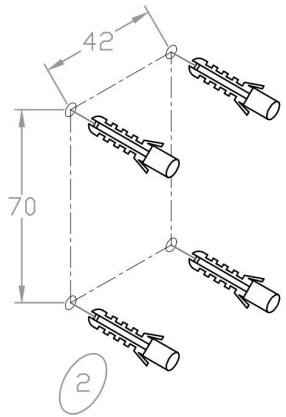

Instruction

O303WL-L24W3K

MAX 24W
1 700 Lumen

Model: O303WL-L24W3K

Collection: Outdoor

Series: Shim

Wall Lamps

This product contains a light source of the energy efficiency class G