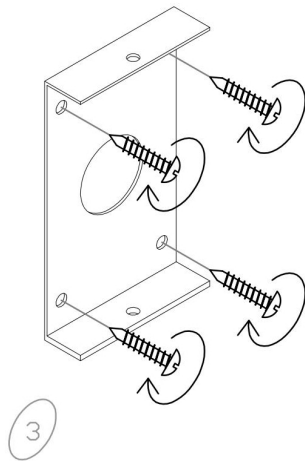

Instruction

O303WL-L24W3K

MAX 24W
1 700 Lumen

Model: O303WL-L24W3K

Collection: Outdoor

Series: Shim

Wall Lamps

This product contains a light source of the energy efficiency class G