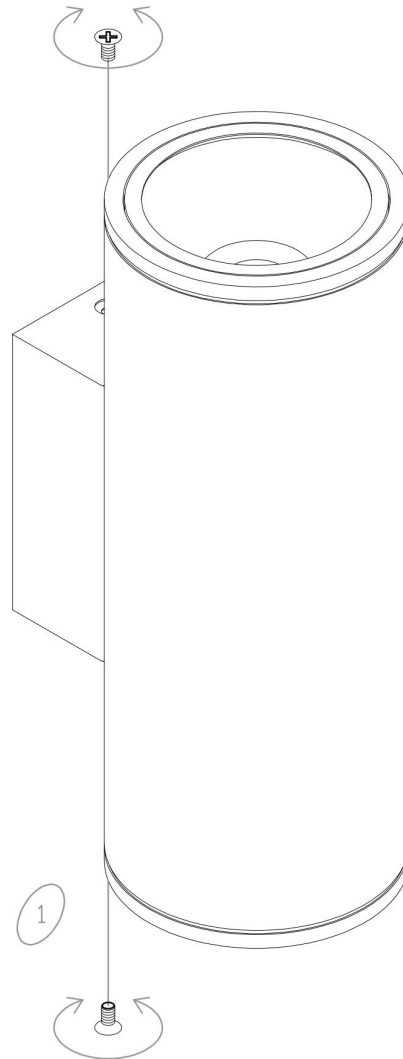

Instruction

O303WL-L24W3K

MAX 24W
1 700 Lumen

Model: O303WL-L24W3K

Collection: Outdoor

Series: Shim

Wall Lamps

This product contains a light source of the energy efficiency class G