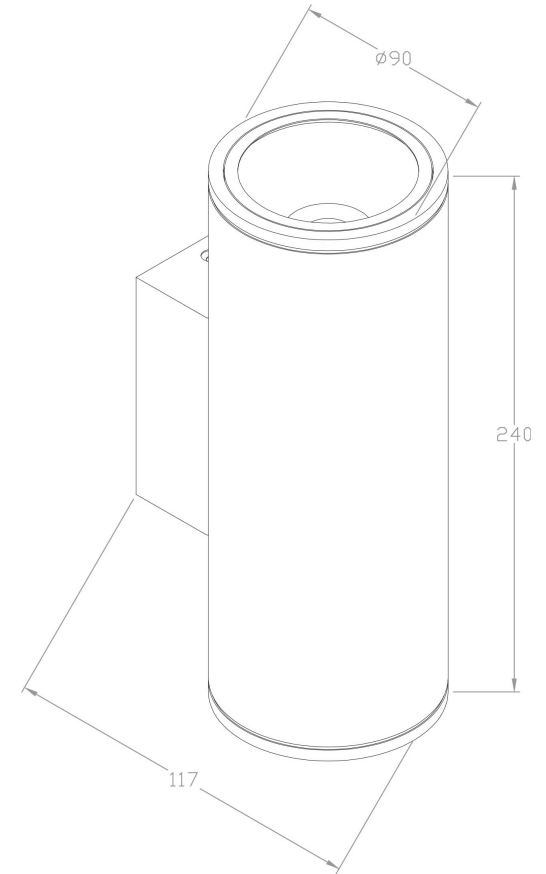

Instruction

O303WL-L24W3K

MAX 24W
1 700 Lumen

Model: O303WL-L24W3K

Collection: Outdoor

Series: Shim

Wall Lamps

This product contains a light source of the energy efficiency class G