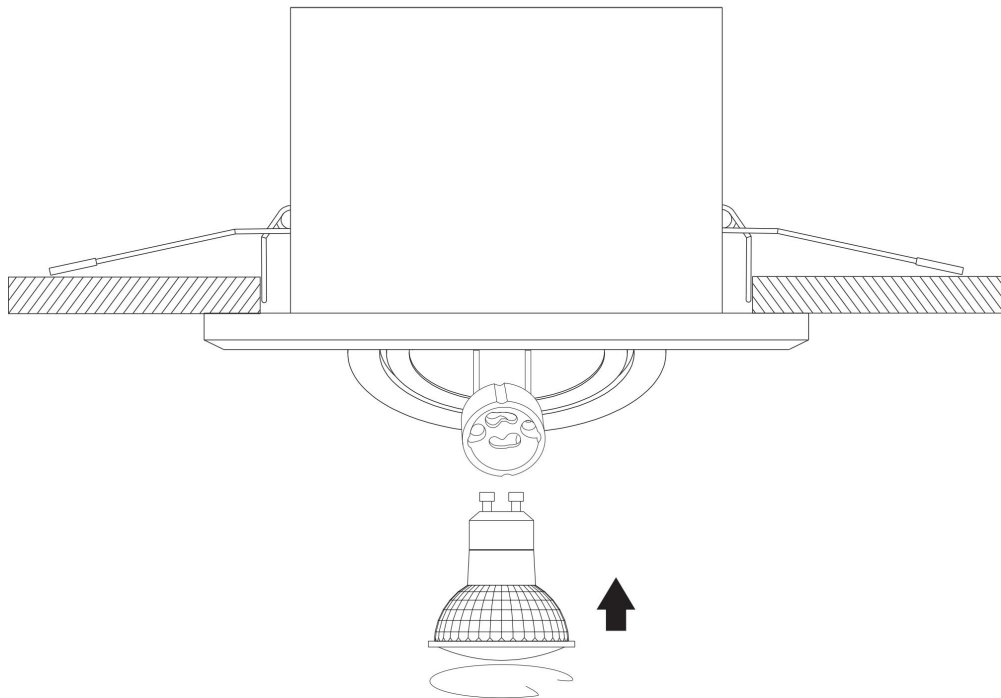

□ 95*95

1xGU10 10W

Model: DL008-2-01-W

Collection: Downlight

 Metal Modern
Recessed