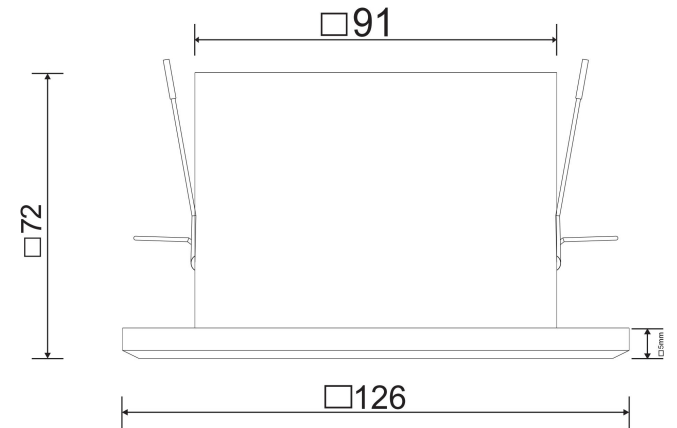

□ 95*95

1xGU10 10W

Model: DL008-2-01-W

Collection: Downlight

 Metal Modern
Recessed