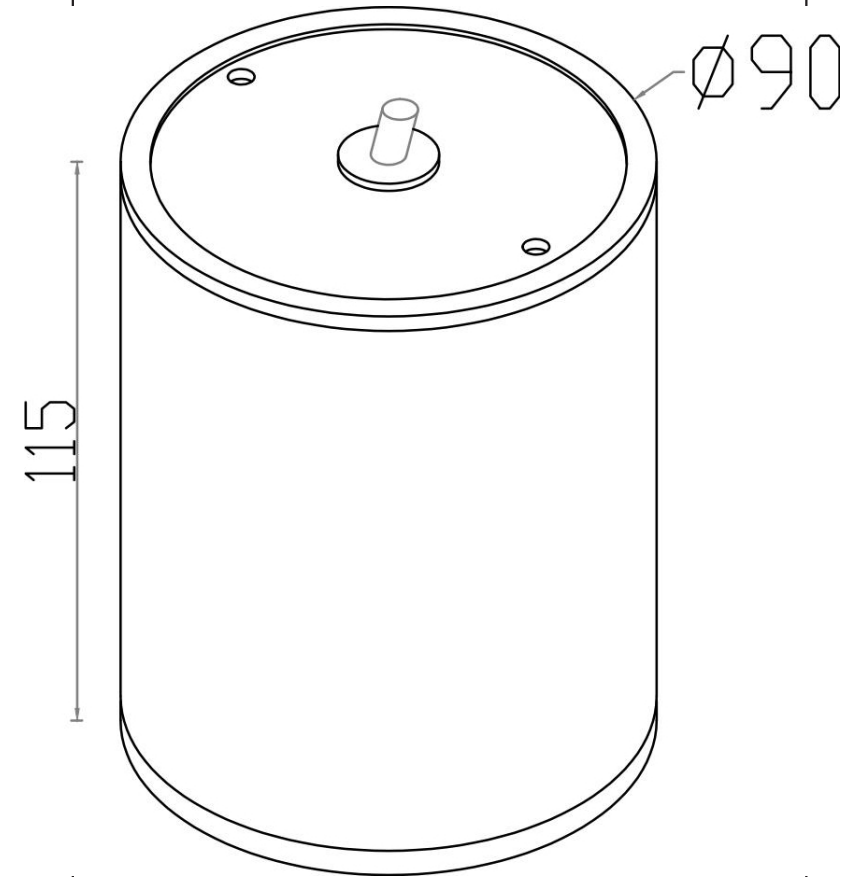

Instruction

O306CL-L7GF

MAX 7W
800 Lumen

Model: O306CL-L7GF
Collection: Outdoor
Series: Bar
Ceiling Lamps