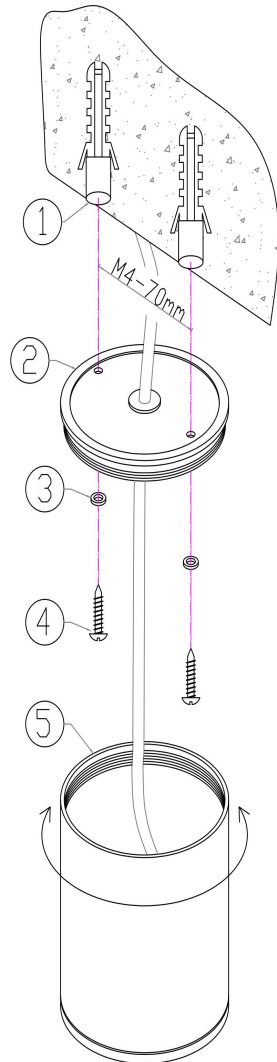

Instruction

O306CL-L7GF

MAX 7W
800 Lumen

Model: O306CL-L7GF
Collection: Outdoor
Series: Bar
Ceiling Lamps