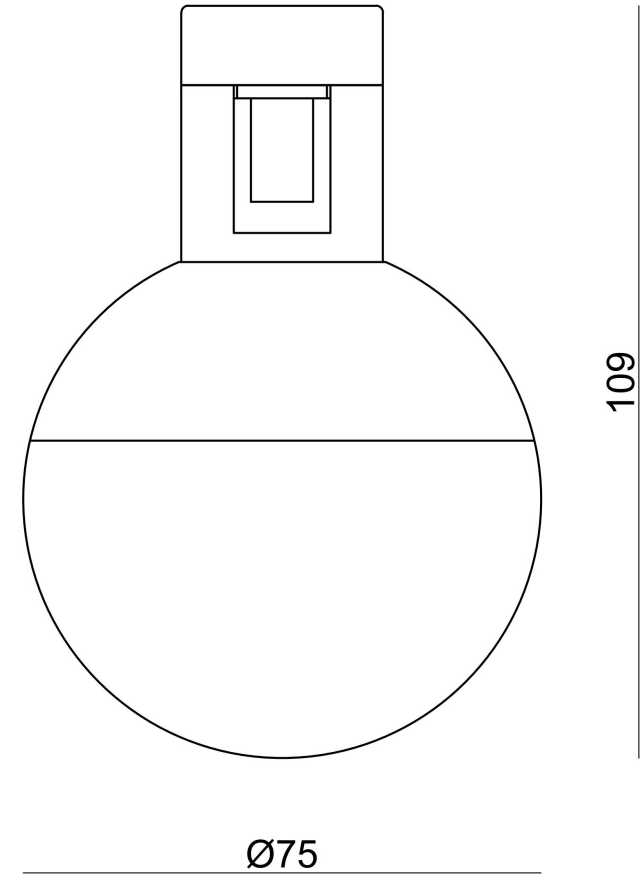

1

MAX 5W
250 Lumen

Model: TR149-1-5W2.7K-BS-
Collection: Magnetic track system

Luna
Track light