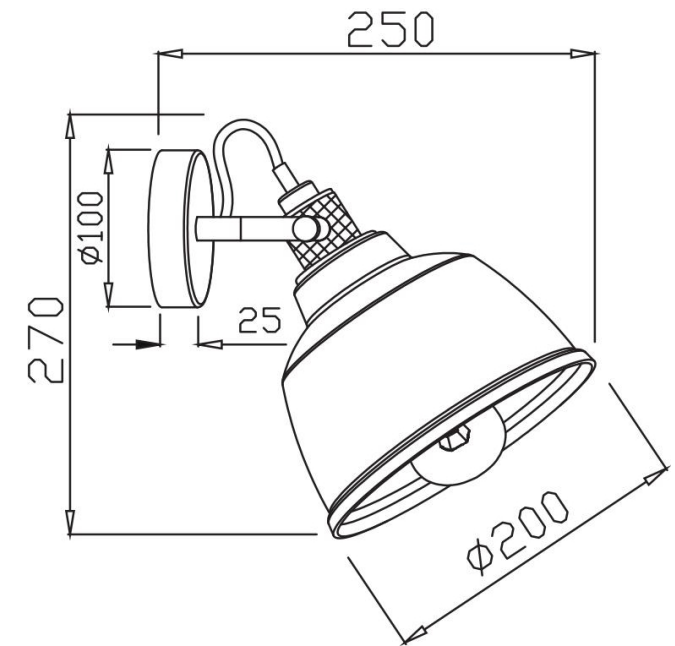

①

②

③

1xE27 40W

Model: T163-01-R

Collection: Pendant

Series: Irving

Wall Lamps