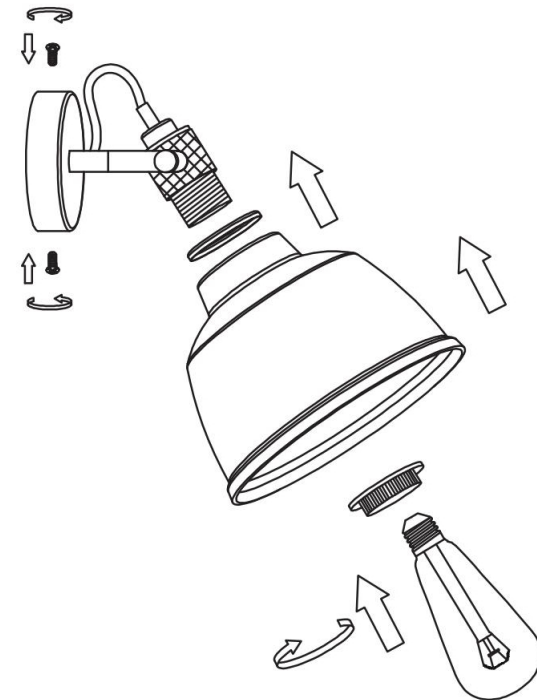

①

②

③

1xE27 40W

Model: T163-01-R

Collection: Pendant

Series: Irving

Wall Lamps