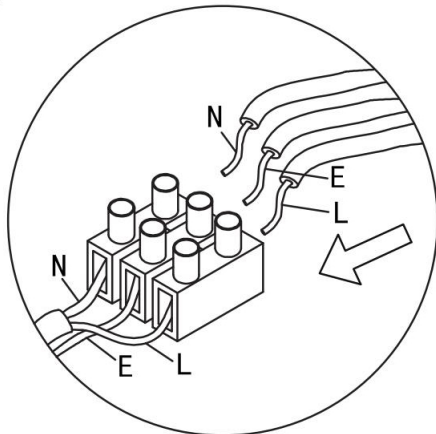

①

②

③

1xE27 40W

Model: T163-01-R

Collection: Pendant

Series: Irving

Wall Lamps