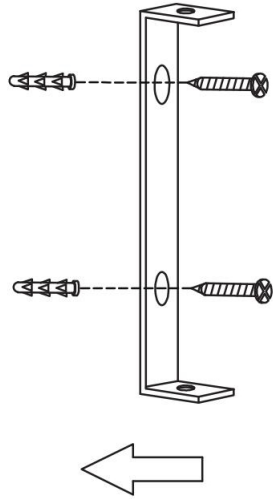

①

②

③

1xE27 40W

Model: T163-01-R

Collection: Pendant

Series: Irving

Wall Lamps