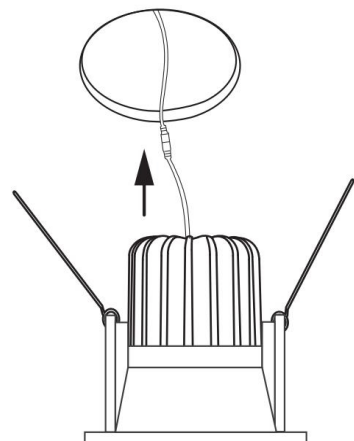

1

3

MAX 6W  
470 Lumen

Model: DL034-01-06W3K-W

Collection: Downlight

Zoom

Recessed

This product contains a light source of the energy efficiency class G