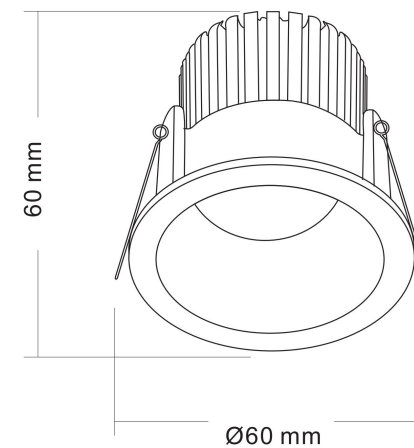

1

3

MAX 6W  
470 Lumen

Model: DL034-01-06W3K-W

Collection: Downlight

Zoom

Recessed

This product contains a light source of the energy efficiency class G