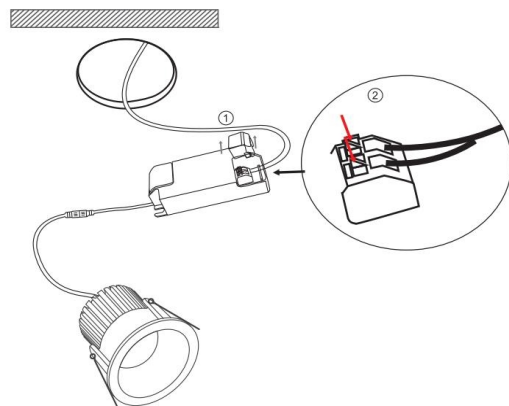

1

3

MAX 6W  
470 Lumen

Model: DL034-01-06W3K-W

Collection: Downlight

Zoom

Recessed

This product contains a light source of the energy efficiency class G