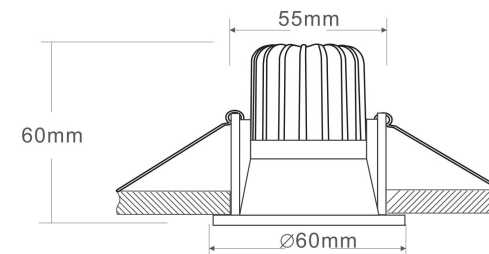

1

3

MAX 6W  
470 Lumen

Model: DL034-01-06W3K-W

Collection: Downlight

Zoom

Recessed

This product contains a light source of the energy efficiency class G