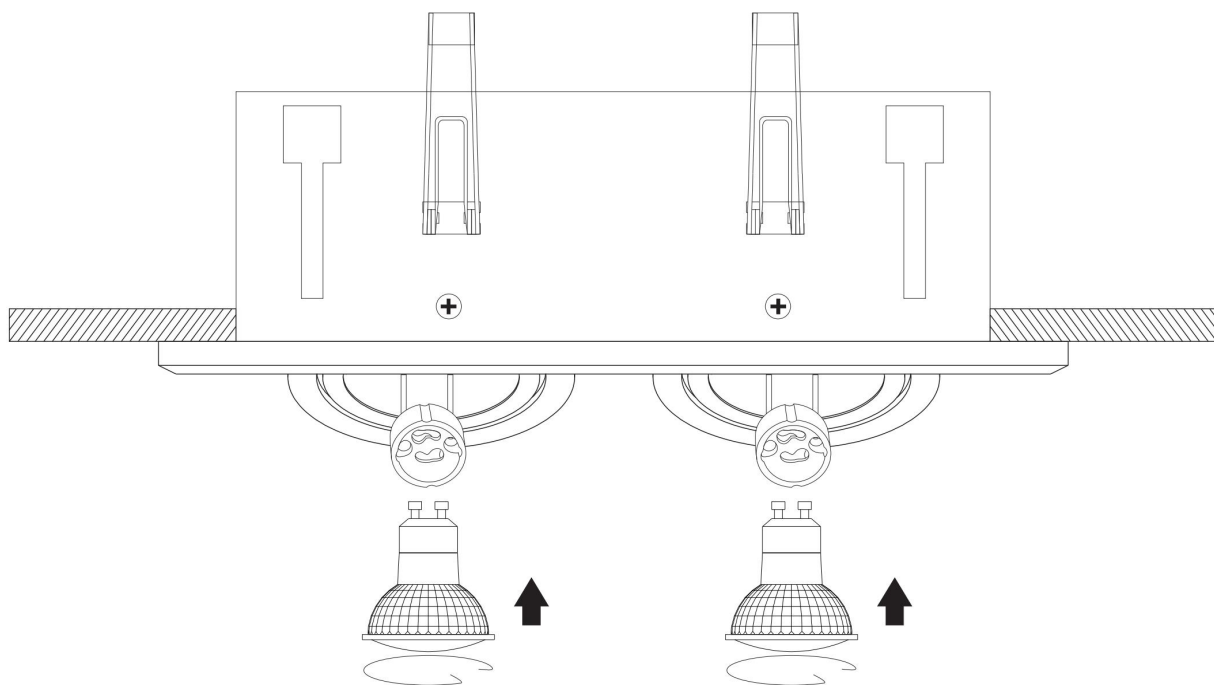

□ 215\*95

2xGU10 50W

Model: DL008-2-02-B

Collection: Downlight

Metal Modern

Recessed