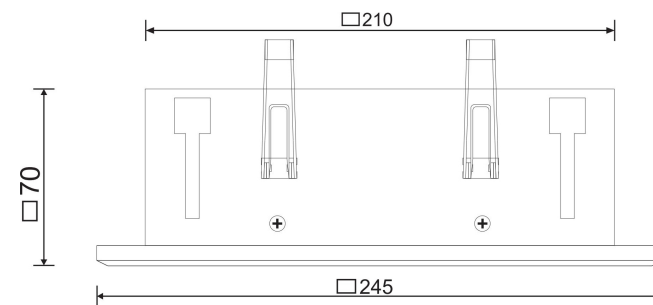

□ 215\*95

2xGU10 50W

Model: DL008-2-02-B

Collection: Downlight

Metal Modern

Recessed