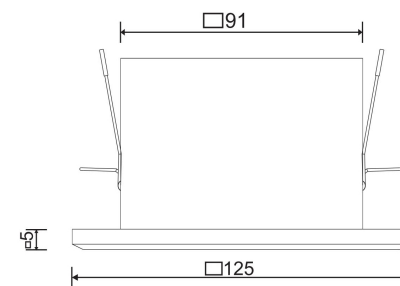

□ 215\*95

2xGU10 50W

Model: DL008-2-02-B

Collection: Downlight

Metal Modern

Recessed