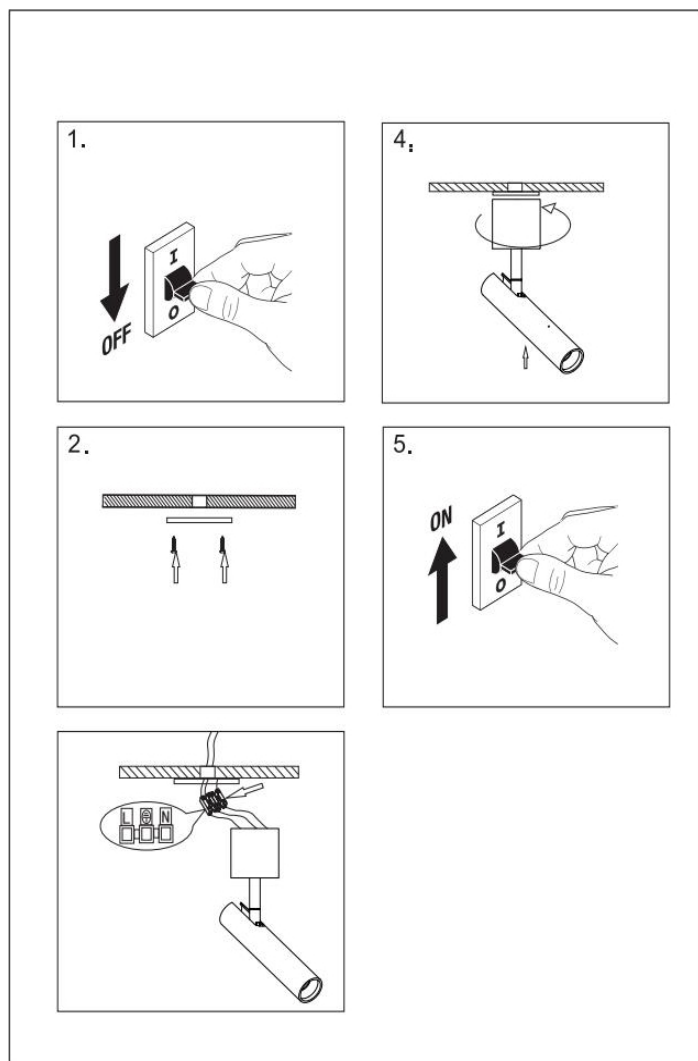

Instruction

C141CL-L125-6W3K-W

MAX 6W
290 Lumen

Model: C141CL-L125-6W3K-W
Collection: Ceiling & Wall
Series: Focus T
Ceiling Lamps