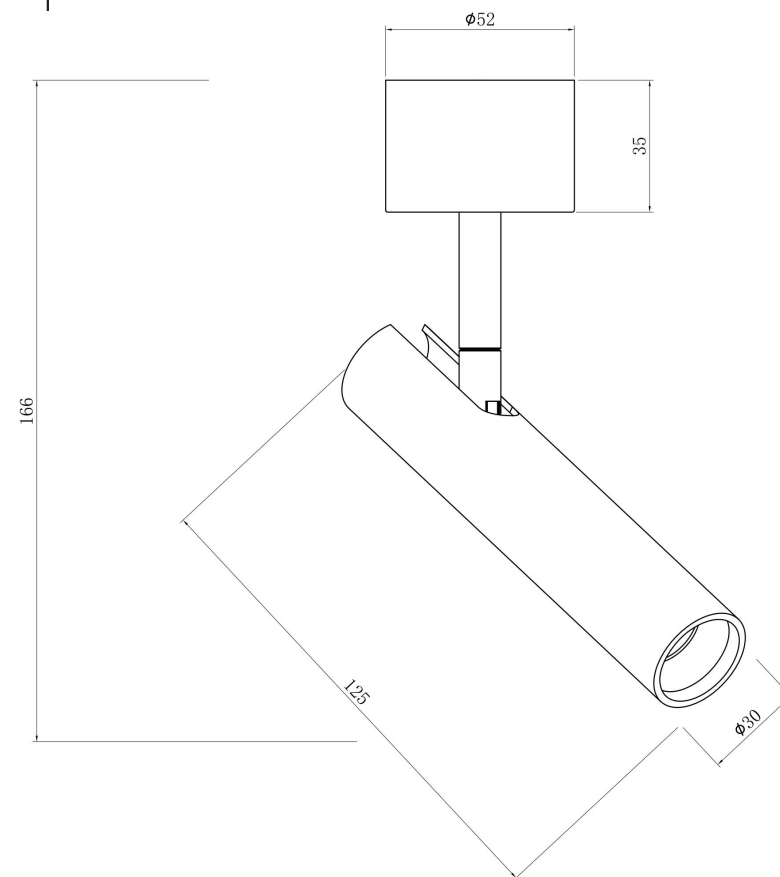

Instruction

C141CL-L125-6W3K-W

MAX 6W
290 Lumen

Model: C141CL-L125-6W3K-W
Collection: Ceiling & Wall
Series: Focus T
Ceiling Lamps