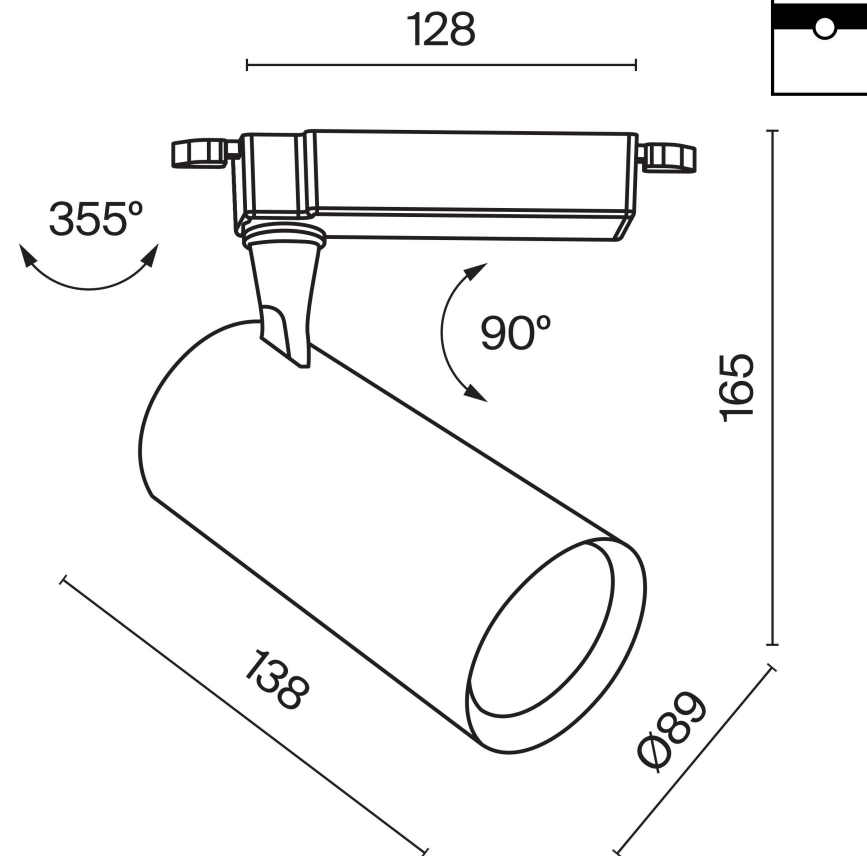

Instruction

TR003-1-15W3K-S-B

MAX 15W
1 600 Lumen

Model: TR003-1-15W3K-S-B

Collection: Single phase track

Vuoro
Track light
This product contains a light source of the energy efficiency class E