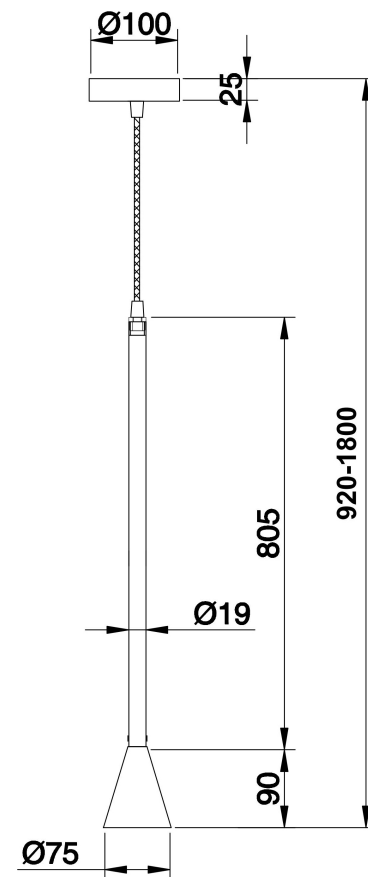

# Instruction

P064PL-01W

1xGU10 40W

Model: P064PL-01W  
Collection: Pendant  
Series: Arrow  
Pendant Lamps