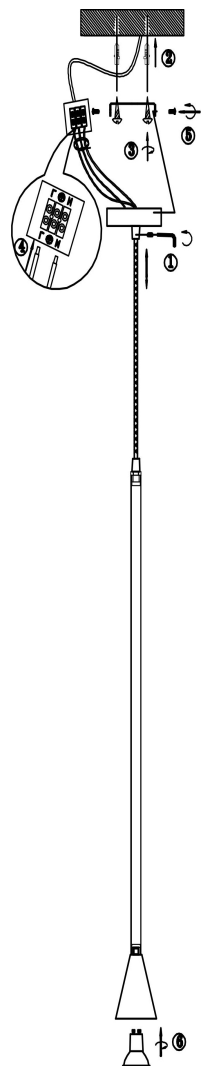

# Instruction

P064PL-01W

1xGU10 40W

Model: P064PL-01W  
Collection: Pendant  
Series: Arrow  
Pendant Lamps