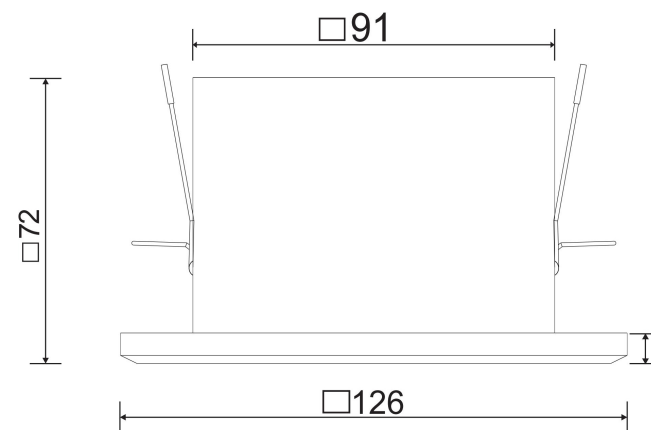

□ 95\*95

1xGU10 50W

Model: DL008-2-01-W

Collection: Downlight

 Metal Modern  
Resessed

This product contains a light source of energy efficiency class