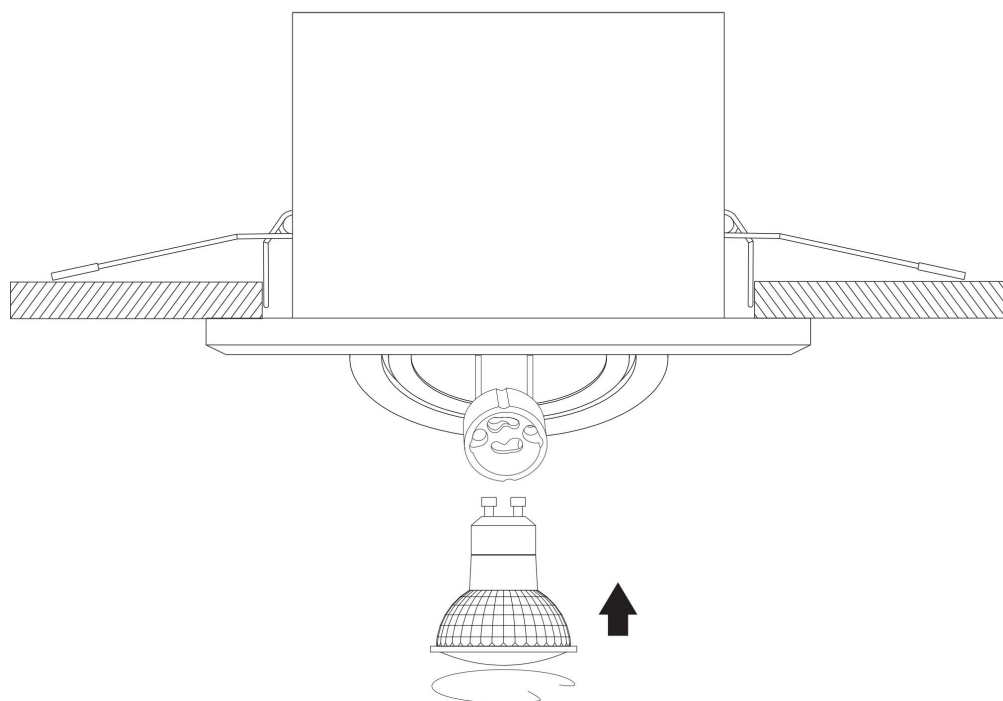

□ 95\*95

1xGU10 50W

Model: DL008-2-01-W

Collection: Downlight

 Metal Modern  
Resessed

This product contains a light source of energy efficiency class