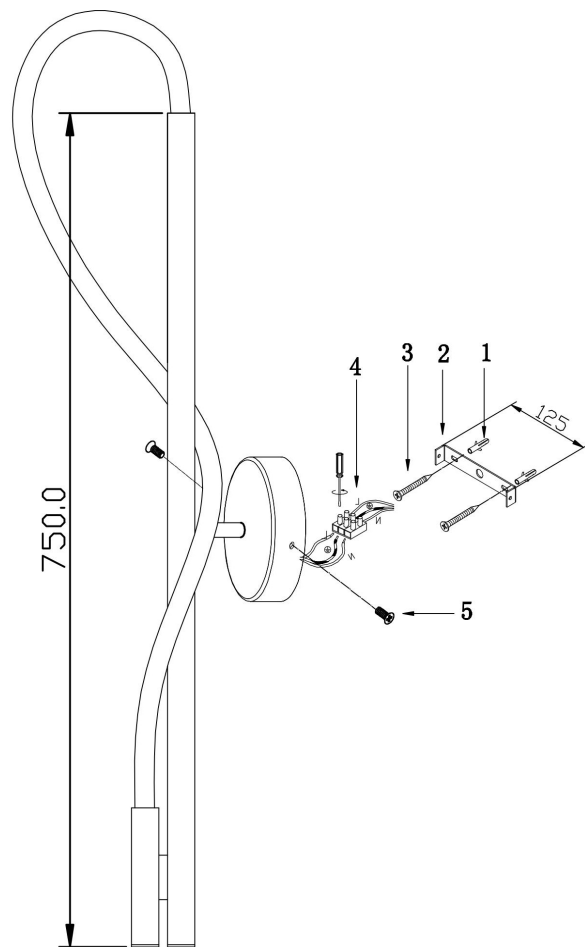

Instruction

MOD166WL-L12G3K

MAX 13W
600 Lumen

Model: MOD166WL-L12G3K

Collection: Modern

Series: Tau

Wall Lamps

This product contains a light source of the energy efficiency class D