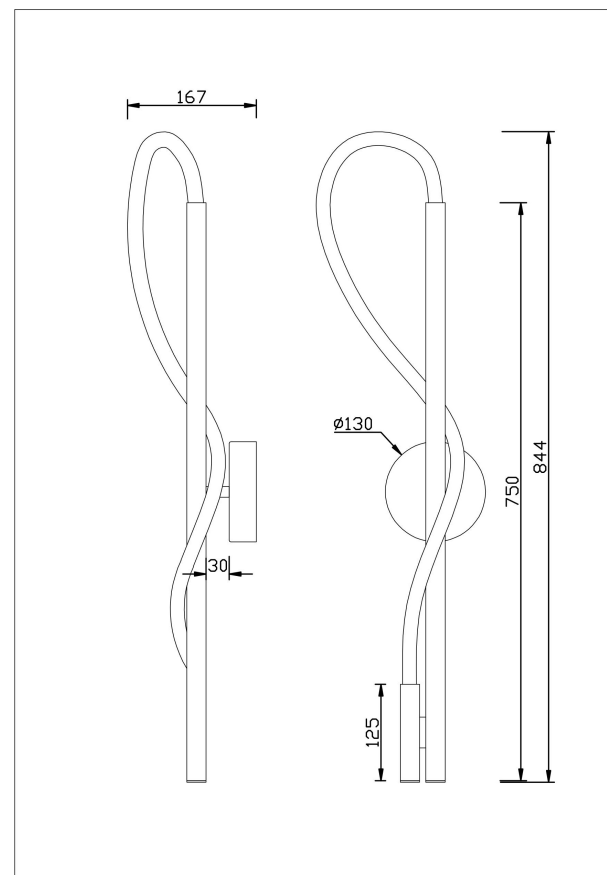

Instruction

MOD166WL-L12G3K

MAX 13W
600 Lumen

Model: MOD166WL-L12G3K

Collection: Modern

Series: Tau

Wall Lamps

This product contains a light source of the energy efficiency class D