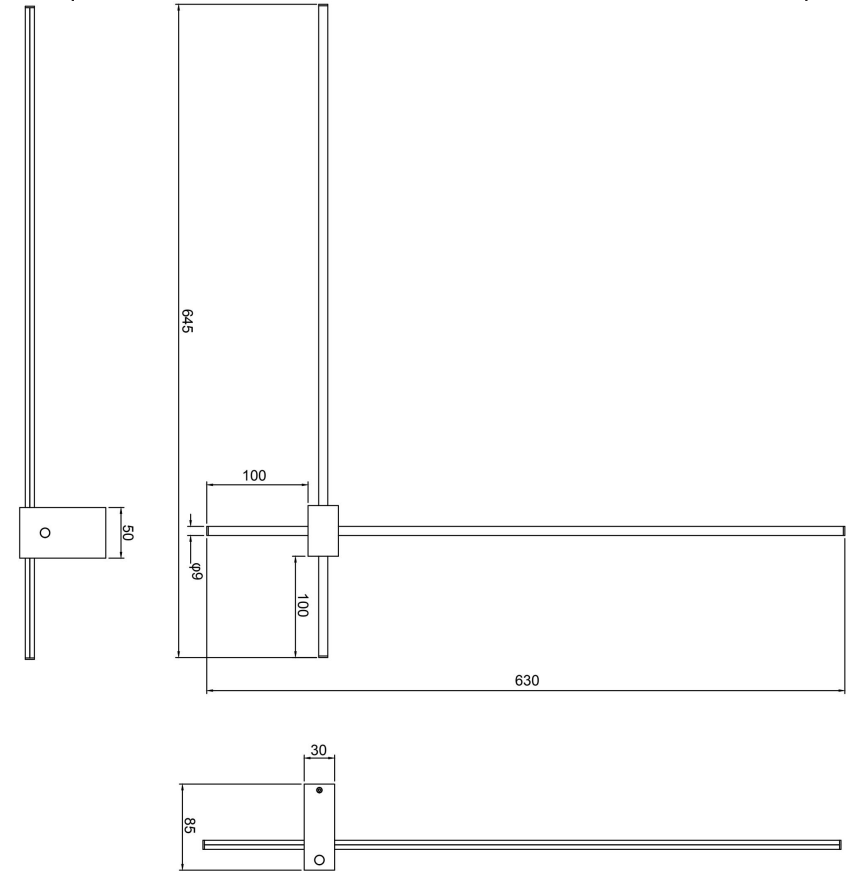

## C070WL-L12GB3K

MAX 12W  
1 050 Lumen

Model: C070WL-L12GB3K

Collection: Wall

Series: Pars

Wall Lamps

This product contains a light source of the energy efficiency class F