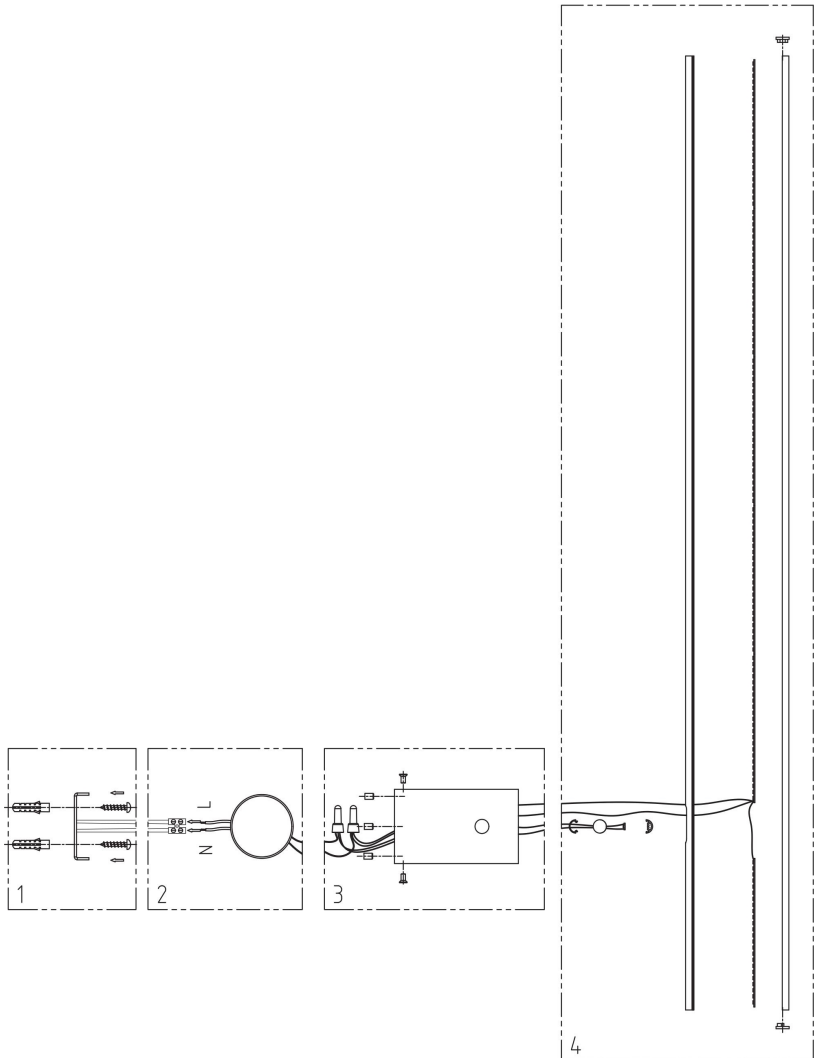

## C070WL-L12GB3K

MAX 12W  
1 050 Lumen

Model: C070WL-L12GB3K

Collection: Wall

Series: Pars

Wall Lamps

This product contains a light source of the energy efficiency class F