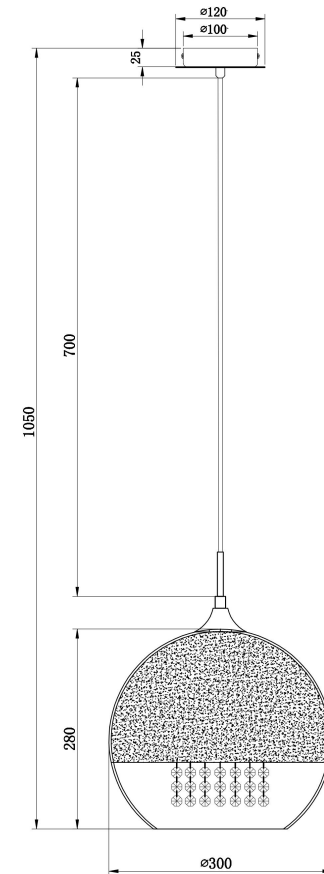

A: 15PCS

1xE27 60W

Model: P140-PL-170-1-G

Collection: Pendant

Series: Fermi

Pendant Lamps

This product contains a light source of energy efficiency class