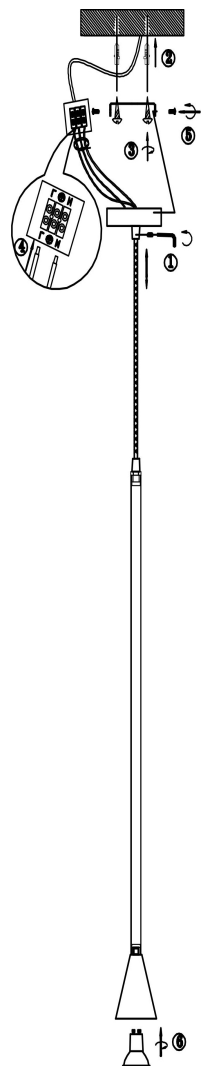

# Instruction

P064PL-01B

1xGU10 40W

Model: P064PL-01B

Collection: Pendant

Series: Arrow

Pendant Lamps