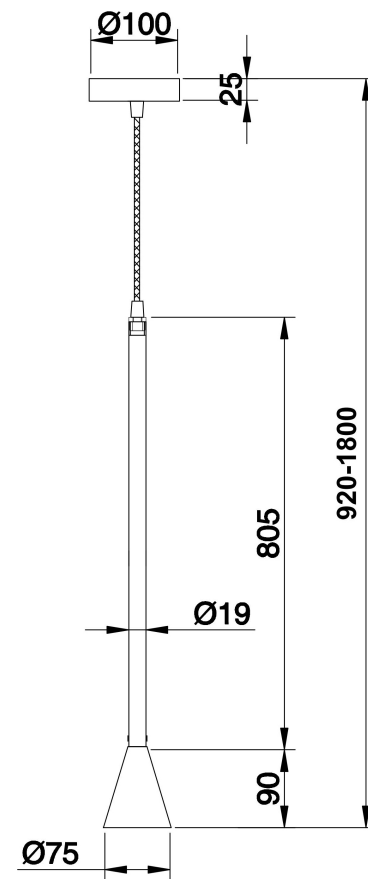

# Instruction

P064PL-01B

1xGU10 40W

Model: P064PL-01B

Collection: Pendant

Series: Arrow

Pendant Lamps