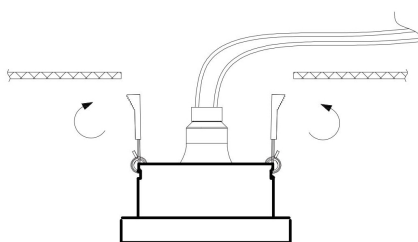

Cut out (mm): $\varnothing 65$

1

2

3

4

1xGU10 50W

Model: DL083-01-GU10-SQ-W

Collection: Downlight