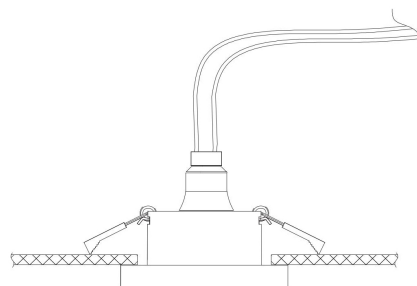

Cut out (mm): $\varnothing 65$

1

2

3

4

1xGU10 50W

Model: DL083-01-GU10-SQ-W

Collection: Downlight