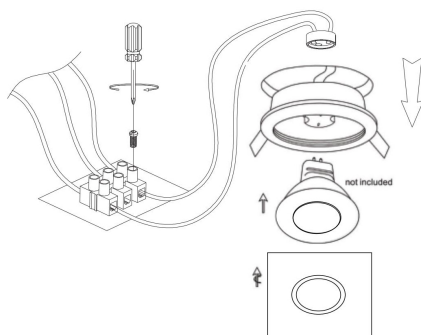

Cut out (mm): $\varnothing 65$

1

2

3

4

1xGU10 50W

Model: DL083-01-GU10-SQ-W

Collection: Downlight