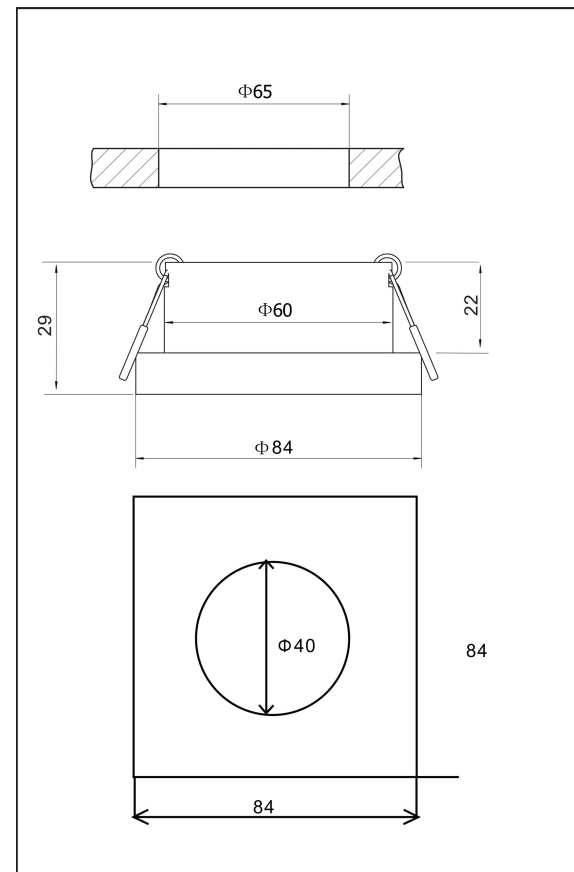

Cut out (mm): $\varnothing 65$

1

2

3

4

1xGU10 50W

Model: DL083-01-GU10-SQ-W

Collection: Downlight