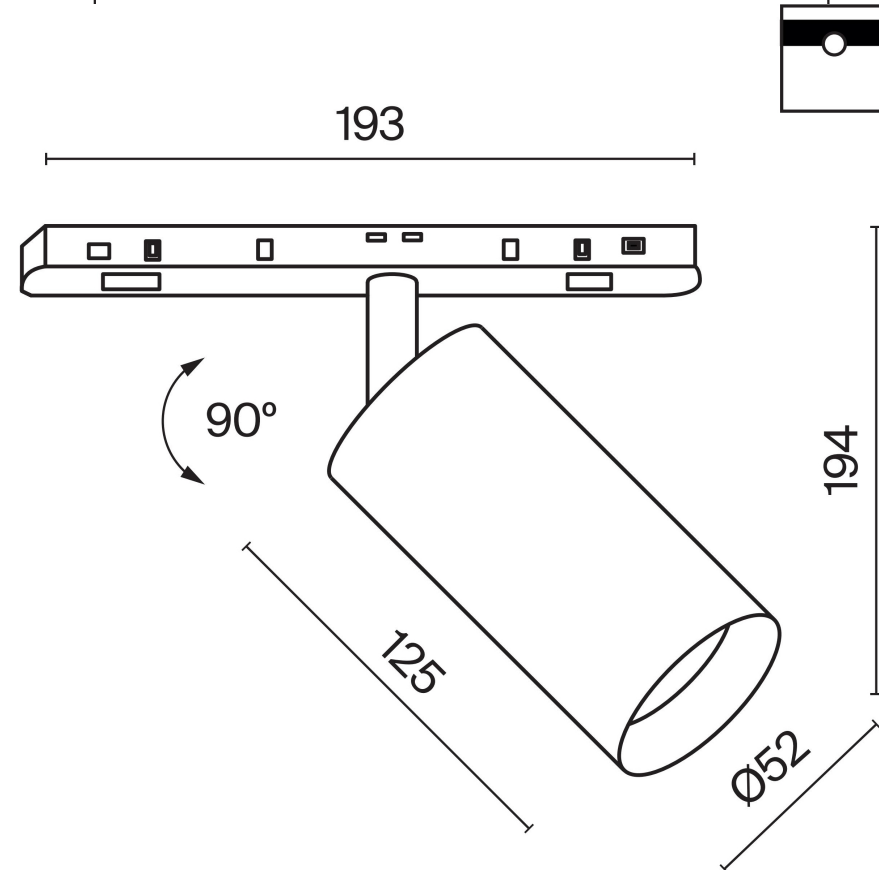

Instruction

TR032-4-12W3K-S-DS-B

MAX 12W
900 Lumen

Model: TR032-4-12W3K-S-DS-
Collection: Magnetic track system

Focus LED
Track light