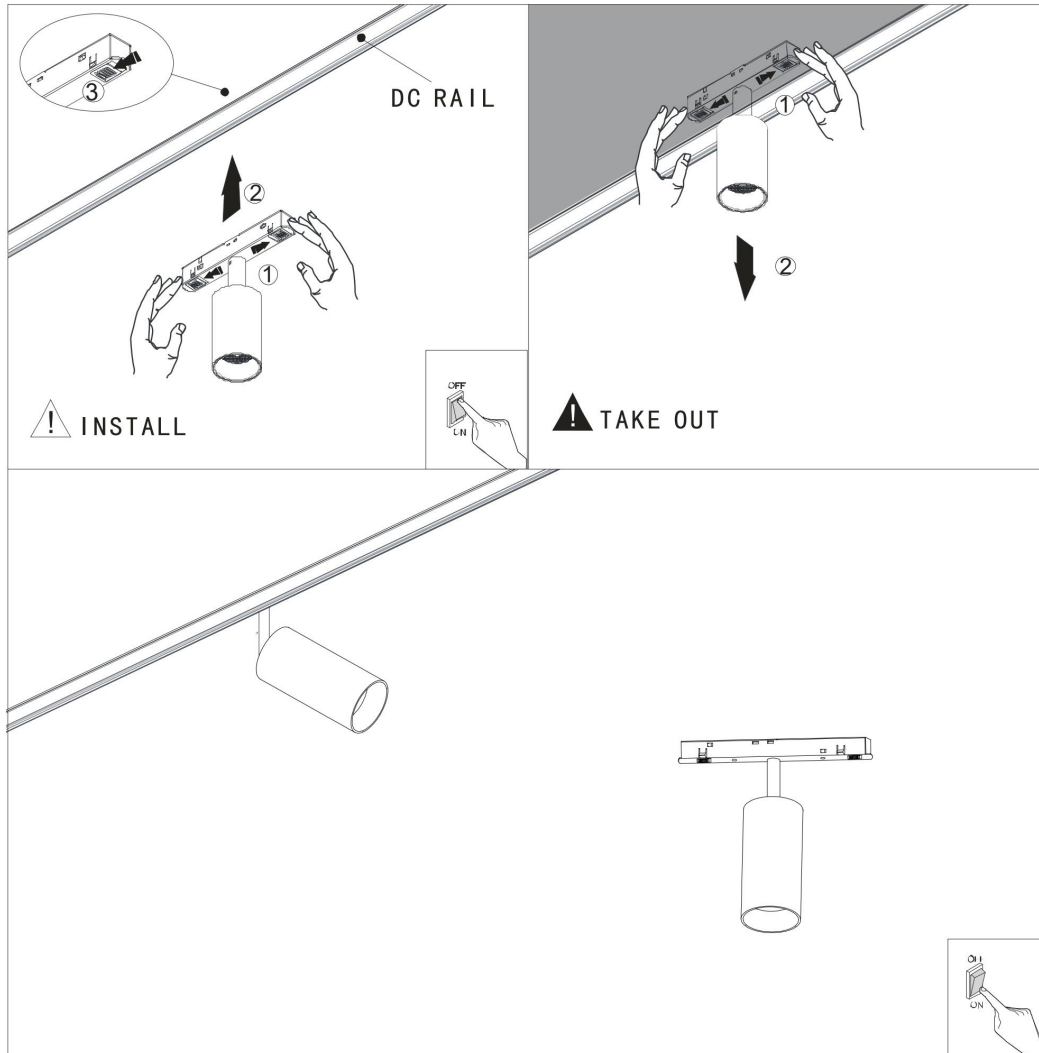

Instruction

TR032-4-12W3K-S-DS-B

MAX 12W
900 Lumen

Model: TR032-4-12W3K-S-DS-
Collection: Magnetic track system

Focus LED
Track light