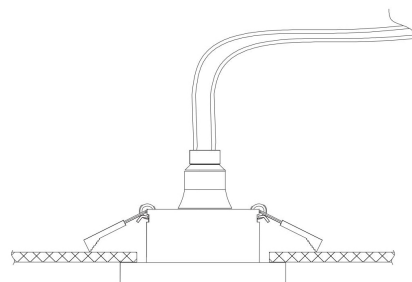

Cut out (mm): $\varnothing 65$

1

2

3

4

1xGU10 50W

Model: DL083-01-GU10-RD-W

Collection: Downlight