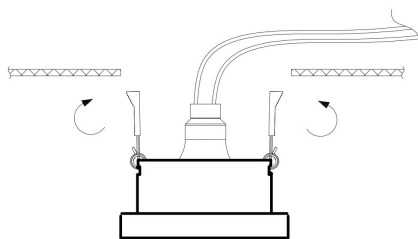

Cut out (mm): $\varnothing 65$

1

2

3

4

1xGU10 50W

Model: DL083-01-GU10-RD-W

Collection: Downlight