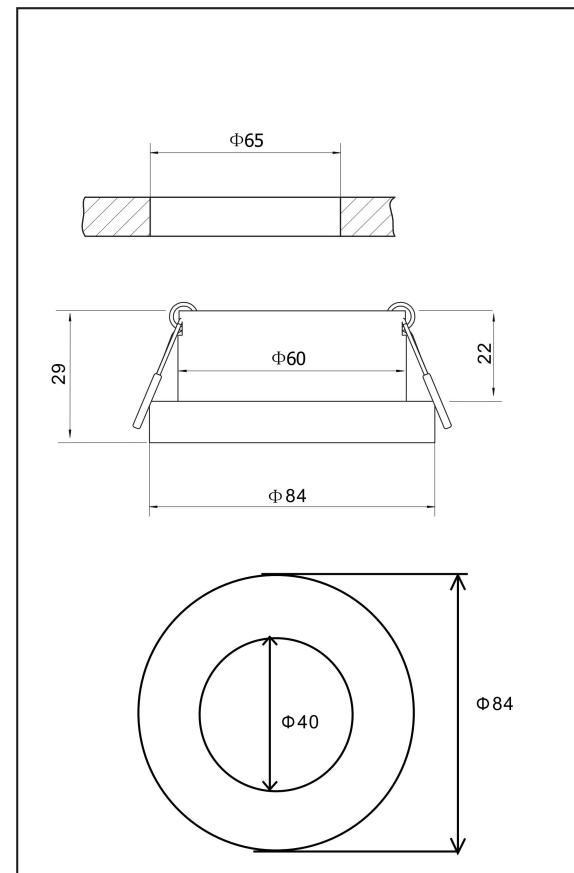

Cut out (mm): $\varnothing 65$

1

2

3

4

1xGU10 50W

Model: DL083-01-GU10-RD-W

Collection: Downlight