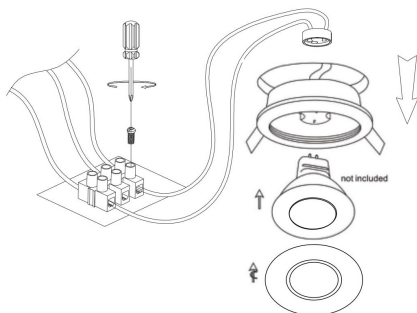

Cut out (mm): $\varnothing 65$

1

2

3

4

1xGU10 50W

Model: DL083-01-GU10-RD-W

Collection: Downlight