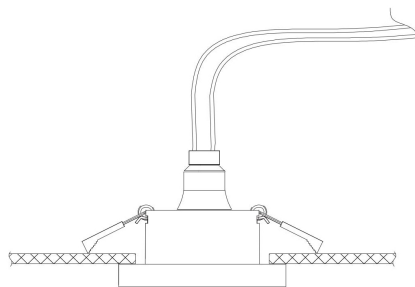

Cut out (mm): $\varnothing 65$

1

2

3

4

1xGU10 50W

Model: DL083-01-GU10-SQ-S

Collection: Downlight