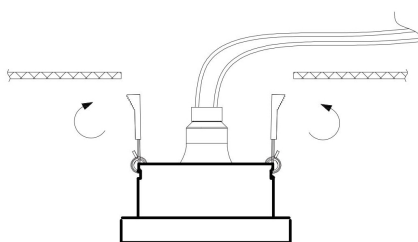

Cut out (mm): $\varnothing 65$

1

2

3

4

1xGU10 50W

Model: DL083-01-GU10-SQ-S

Collection: Downlight