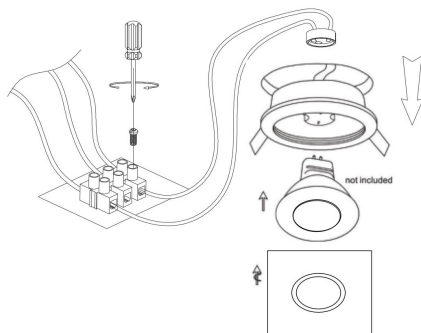

Cut out (mm): $\varnothing 65$

1

2

3

4

1xGU10 50W

Model: DL083-01-GU10-SQ-S

Collection: Downlight