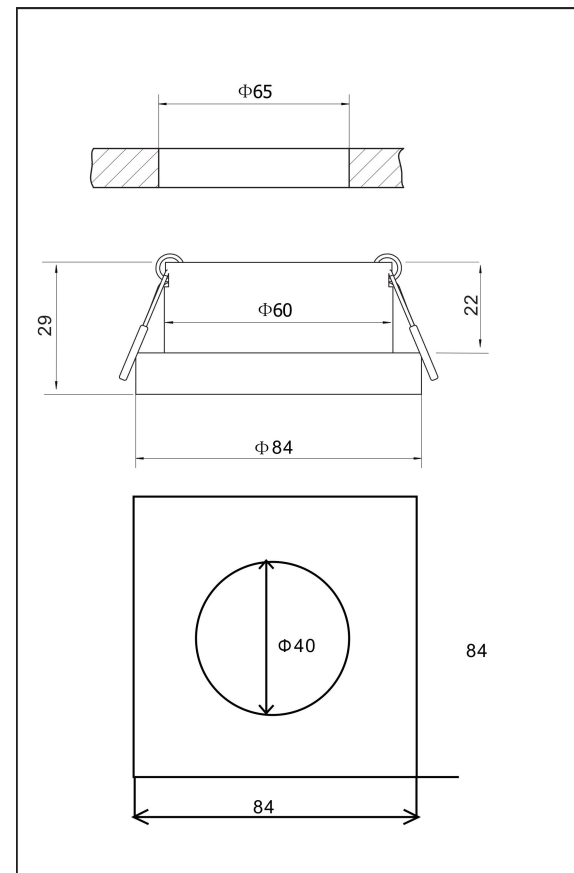

Cut out (mm): $\varnothing 65$

1

2

3

4

1xGU10 50W

Model: DL083-01-GU10-SQ-S

Collection: Downlight