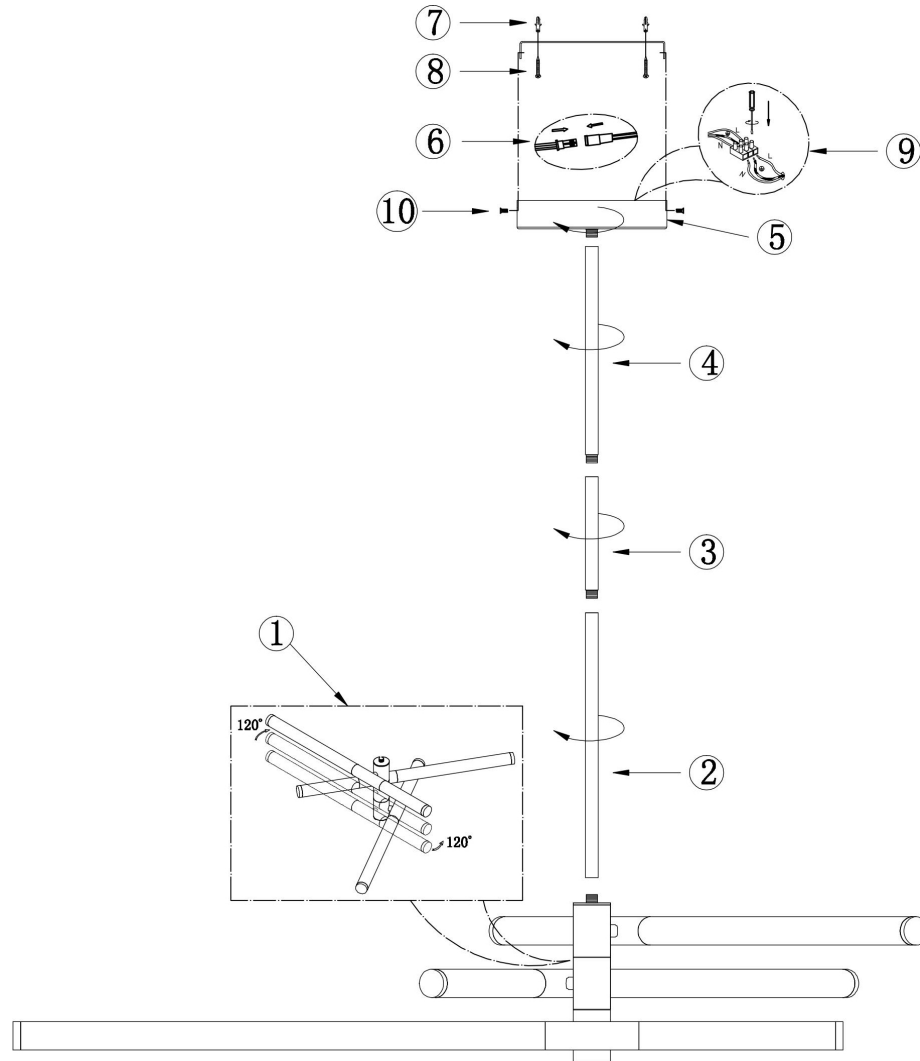

Instruction

MOD106CL-L40G3K

MAX 40W
3 600 Lumen

Model: MOD106CL-L40G3K

Collection: Modern

Series: Axis

Ceiling Lamps

This product contains a light source of the energy efficiency class F