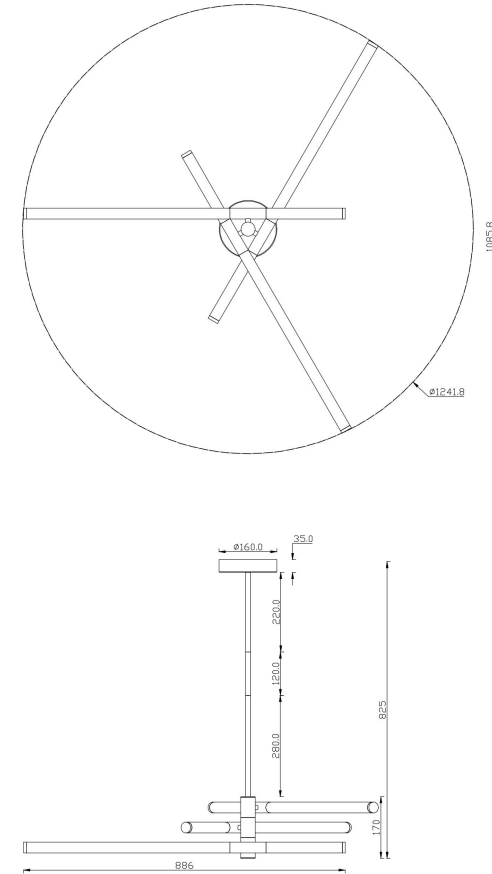

Instruction

MOD106CL-L40G3K

MAX 40W
3 600 Lumen

Model: MOD106CL-L40G3K

Collection: Modern

Series: Axis

Ceiling Lamps

This product contains a light source of the energy efficiency class F