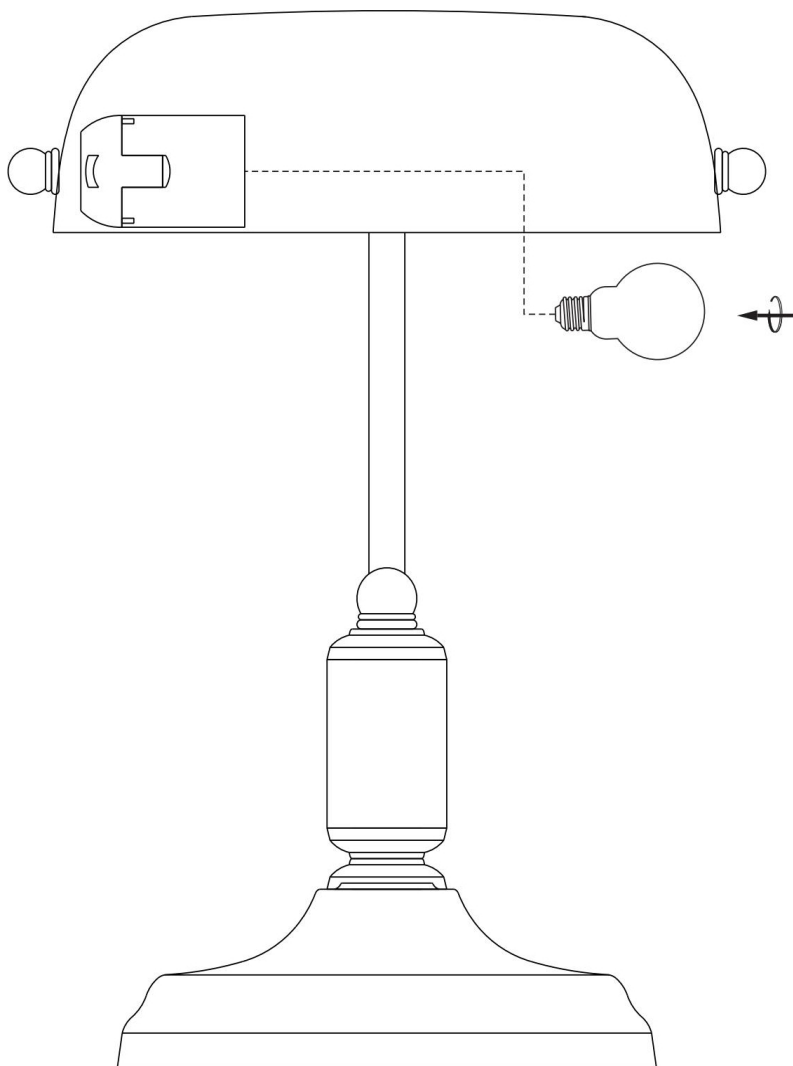

Instruction

Z153-TL-01-BS

1xE27 40W

Model: Z153-TL-01-BS
Collection: Table & Floor
Series: Kiwi
Table Lamps