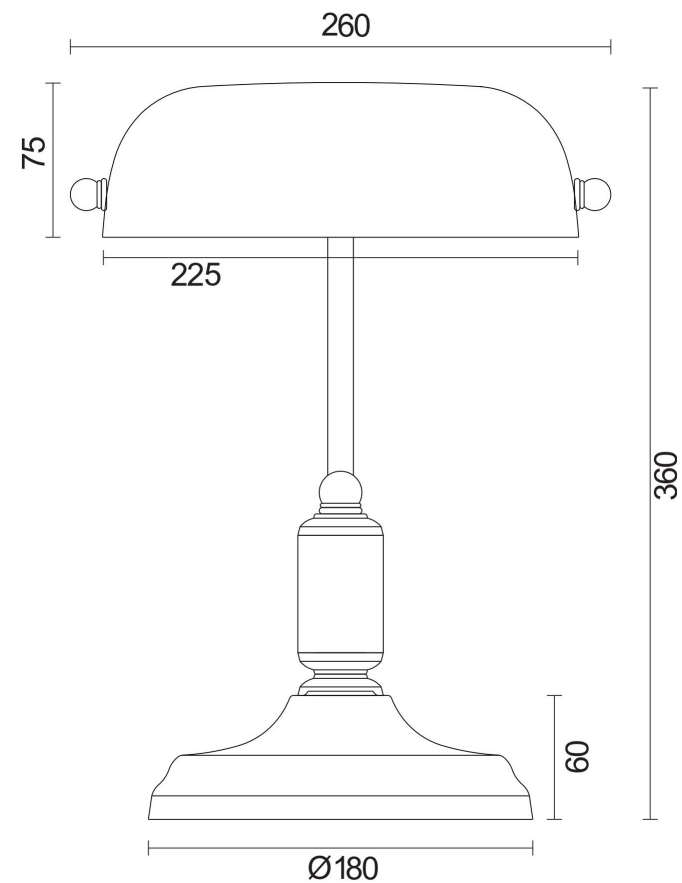

Instruction

Z153-TL-01-BS

1xE27 40W

Model: Z153-TL-01-BS
Collection: Table & Floor
Series: Kiwi
Table Lamps