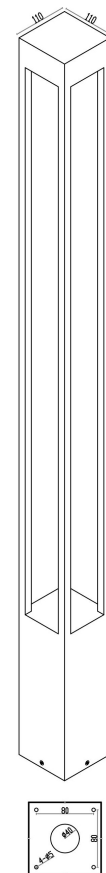

Instruction

O424FL-L20GF

MAX 20W
1 100 Lumen

Model: O424FL-L20GF

Collection: Outdoor

Elbe
Resessed

This product contains a light source of
energy efficiency class F