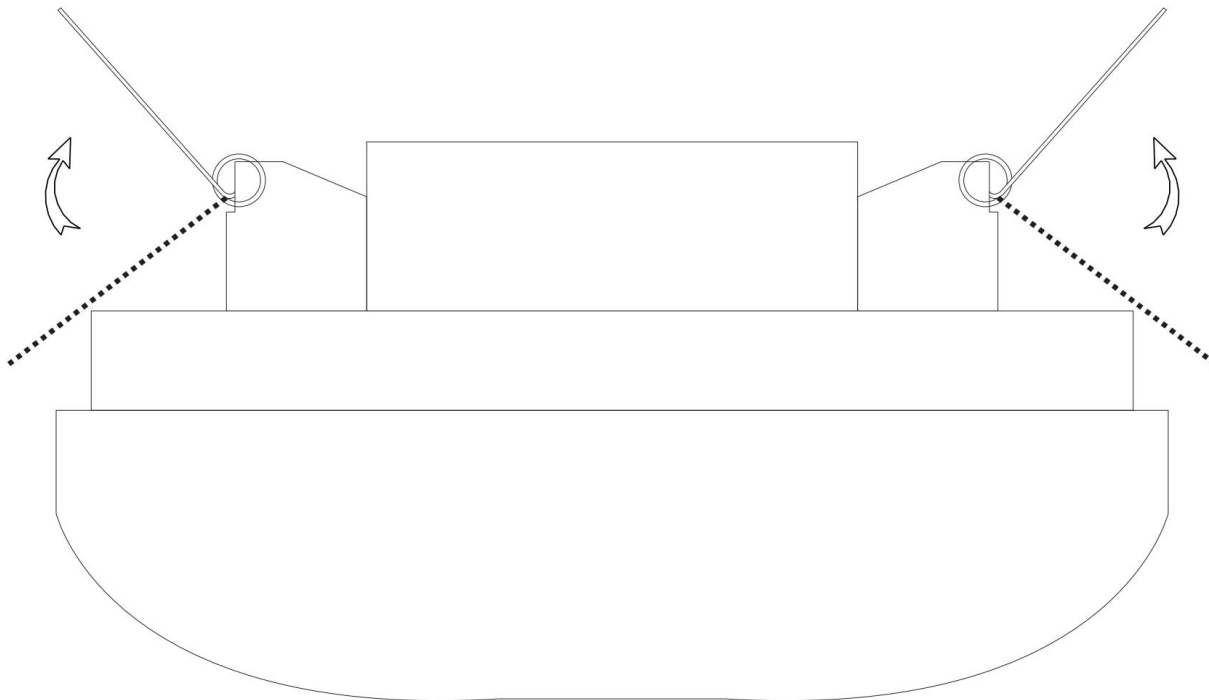

Instruction

DL297-6-6W-W

Φ 105

MAX 6W
360 Lumen

Model: DL297-6-6W-W
Collection: Downlight

Resessed