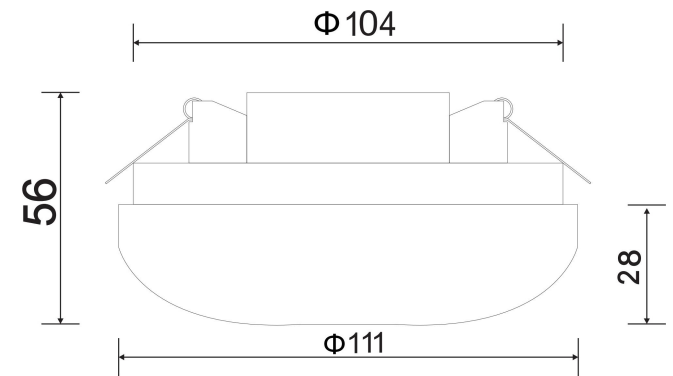

Instruction

DL297-6-6W-W

Φ 105

MAX 6W
360 Lumen

Model: DL297-6-6W-W
Collection: Downlight

Resessed