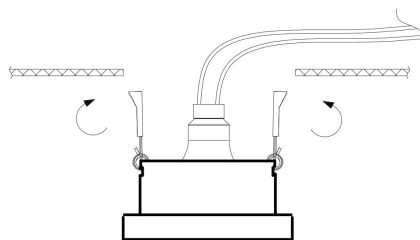

Cut out (mm): $\varnothing 65$

1

2

3

4

1xGU10 10W

Model: DL083-01-GU10-SQ-W

Collection: Downlight