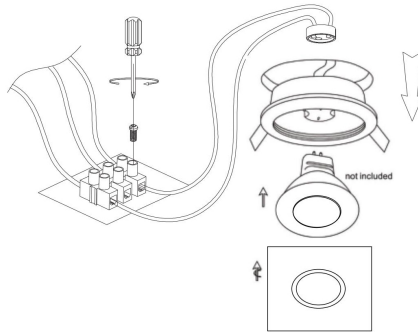

Cut out (mm): $\varnothing 65$

1

2

3

4

1xGU10 10W

Model: DL083-01-GU10-SQ-W

Collection: Downlight