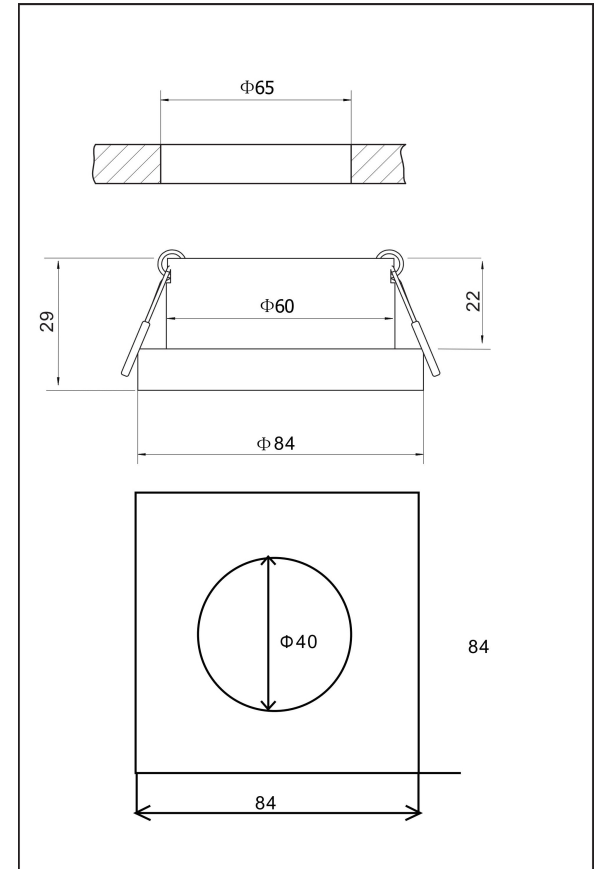

Cut out (mm): $\varnothing 65$

1

2

3

4

1xGU10 10W

Model: DL083-01-GU10-SQ-W

Collection: Downlight