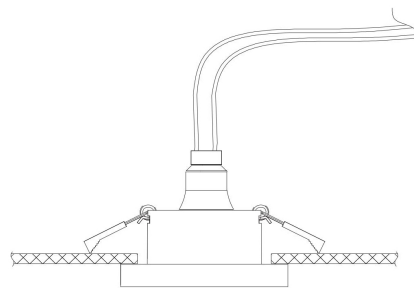

Cut out (mm): $\varnothing 65$

1

2

3

4

1xGU10 10W

Model: DL083-01-GU10-SQ-W

Collection: Downlight