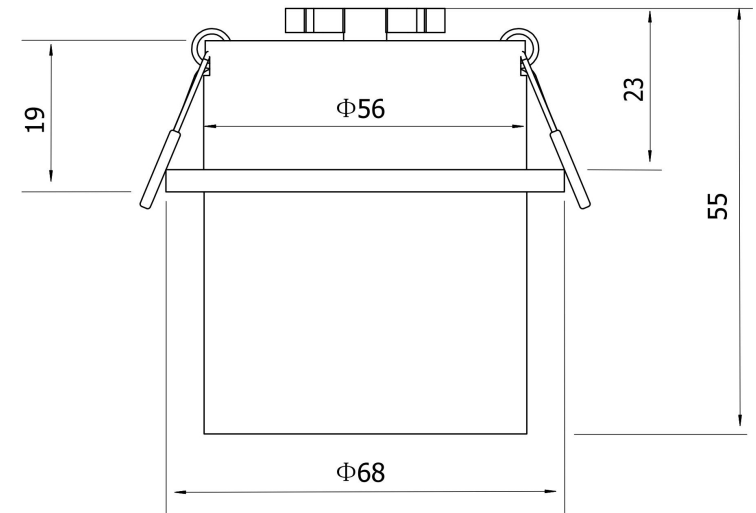

### DL050-01W

1xGU10 50W

Model: DL050-01W

Collection: Downlight

Reif  
Resessed

This product contains a light source of energy efficiency class