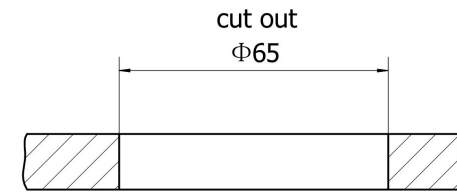

### DL050-01W

1xGU10 50W

Model: DL050-01W

Collection: Downlight

Reif  
Resessed

This product contains a light source of energy efficiency class