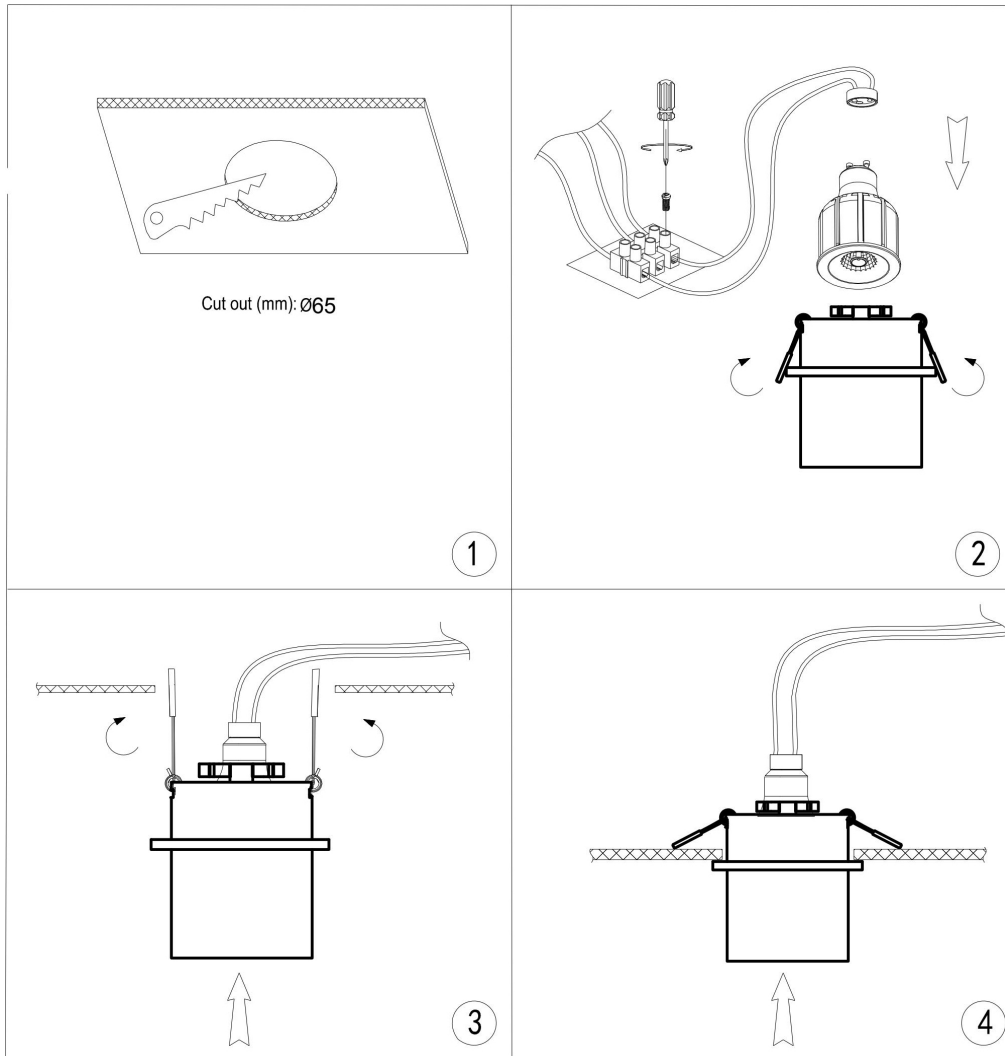

## Instruction

### DL050-01W

1xGU10 50W

Model: DL050-01W

Collection: Downlight

Reif  
Resessed

This product contains a light source of energy efficiency class