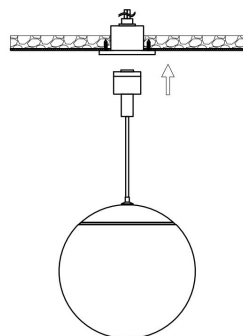

CA050-TRS-FW-B

CA050-TFW-B

CA050-CCS-B

CA050-EDC-B

CA050-GMH-B

MAX 10W
935 Lumen

Model: C156PL-10W3K-B
Collection: Beleuchtungssystem
Luna
Recessed