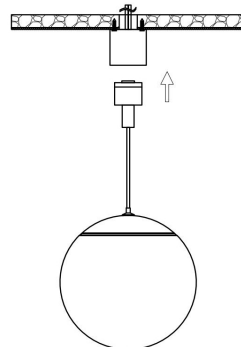

CA050-TRS-FW-B

CA050-TFW-B

CA050-CCS-B

CA050-EDC-B

CA050-GMH-B

MAX 10W
935 Lumen

Model: C156PL-10W3K-B
Collection: Beleuchtungssystem
Luna
Recessed