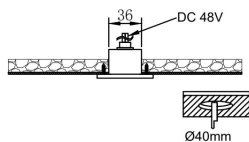

CA050-TRS-FW-B

CA050-TFW-B

CA050-CCS-B

CA050-EDC-B

CA050-GMH-B

MAX 10W
935 Lumen

Model: C156PL-10W3K-B
Collection: Beleuchtungssystem
Luna
Recessed