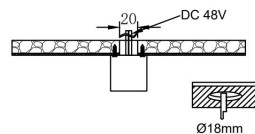

CA050-TRS-FW-B

CA050-TFW-B

CA050-CCS-B

CA050-EDC-B

CA050-GMH-B

MAX 10W
935 Lumen

Model: C156PL-10W3K-B
Collection: Beleuchtungssystem
Luna
Recessed