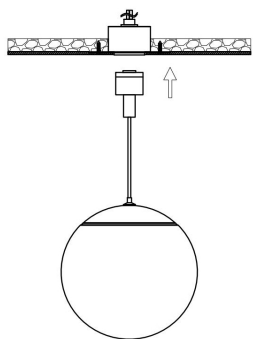

CA050-TRS-FW-B

CA050-TFW-B

CA050-CCS-B

CA050-EDC-B

CA050-GMH-B

MAX 10W
935 Lumen

Model: C156PL-10W3K-B
Collection: Beleuchtungssystem
Luna
Recessed