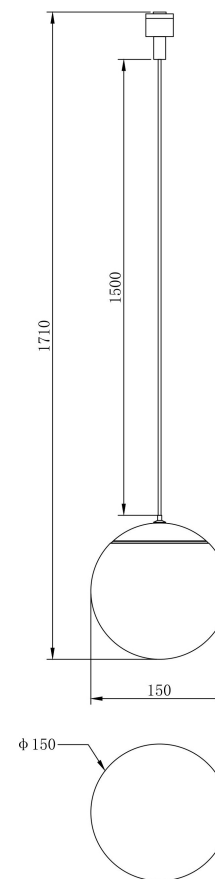

CA050-TRS-FW-B

CA050-TFW-B

CA050-CCS-B

CA050-EDC-B

CA050-GMH-B

MAX 10W
935 Lumen

Model: C156PL-10W3K-B
Collection: Beleuchtungssystem
Luna
Recessed