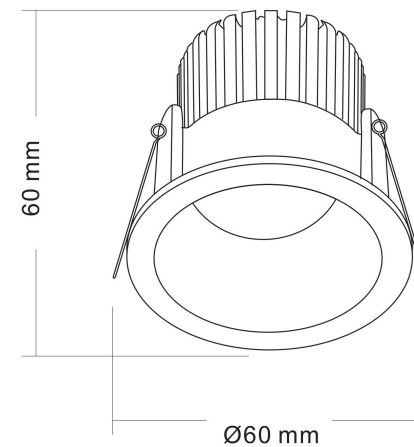

1

2

3

MAX 6W
410 Lumen

Model: DL034-01-06W4K-B

Collection: Downlight

Zoom

Recessed

This product contains a light source of the energy efficiency class G