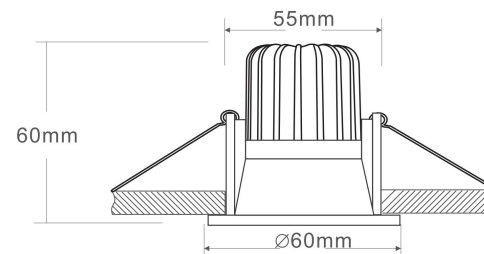

1

2

3

MAX 6W
410 Lumen

Model: DL034-01-06W4K-B

Collection: Downlight

Zoom

Recessed