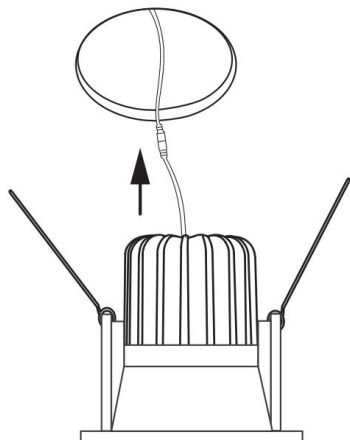

1

2

3

MAX 6W
410 Lumen

Model: DL034-01-06W4K-B

Collection: Downlight

Zoom

Recessed

This product contains a light source of the energy efficiency class G