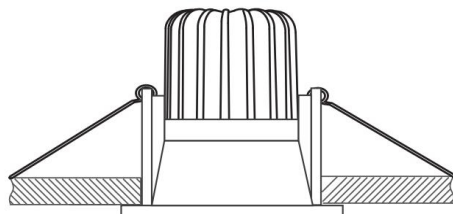

1

2

3

MAX 6W
410 Lumen

Model: DL034-01-06W4K-B

Collection: Downlight

Zoom

Recessed