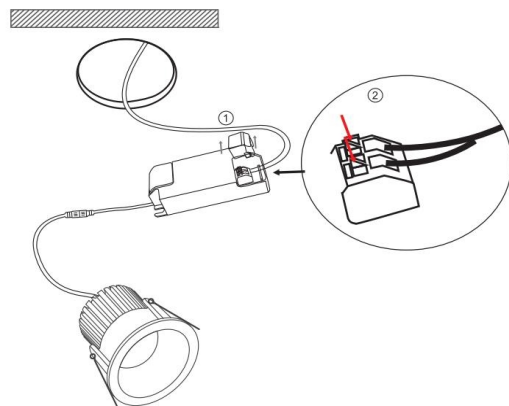

1

2

3

MAX 6W
410 Lumen

Model: DL034-01-06W4K-B

Collection: Downlight

Zoom

Recessed

This product contains a light source of the energy efficiency class G