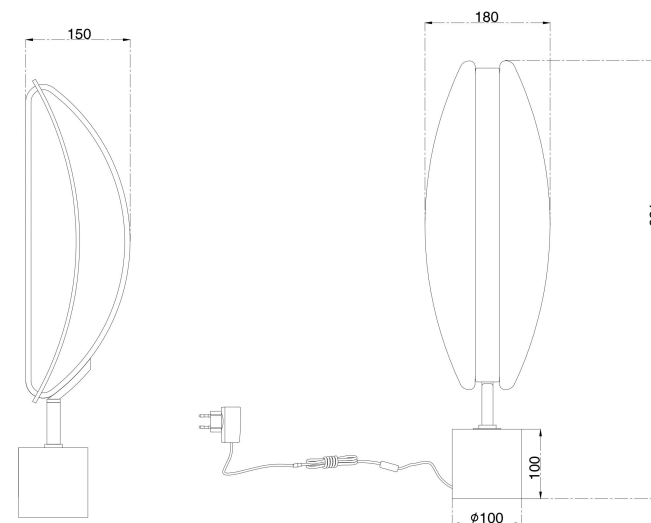

NO.1

NO.2

MAX 15W  
870 Lumen

Model: MOD281TL-L15BS3K  
Collection: Modern  
Series: Breeze  
Table Lamps

This product contains a light source of the energy efficiency class G