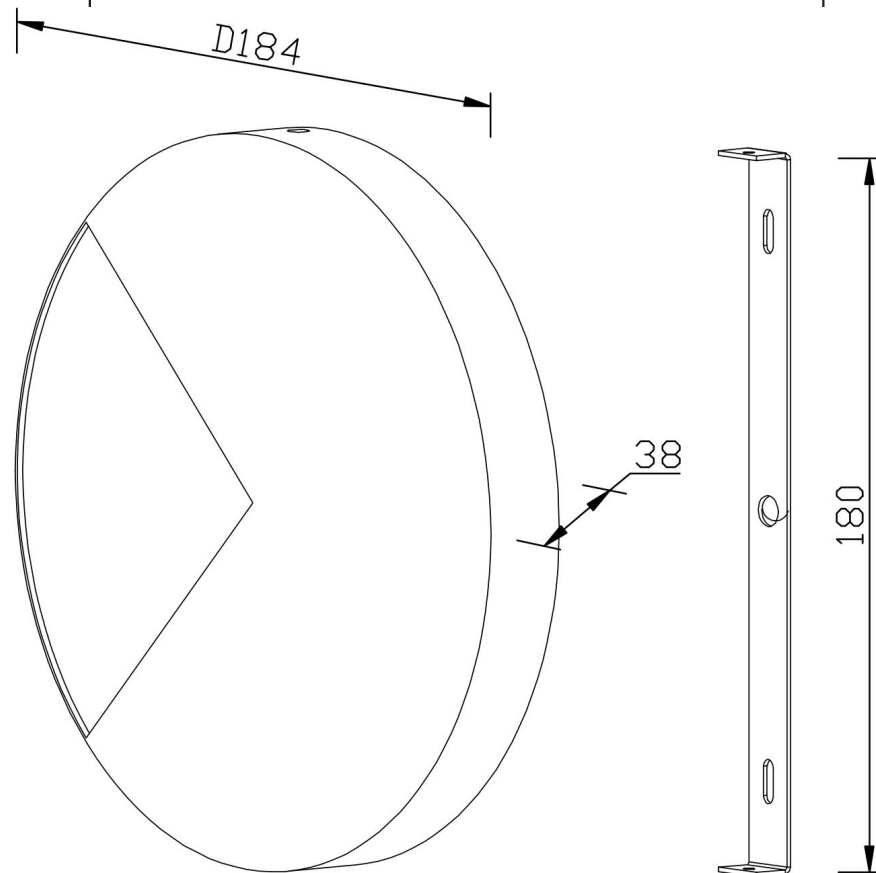

Instruction

MOD320WL-L5BS3K

MAX 6W
300 Lumen

Model: MOD320WL-L5BS3K
Collection: Modern
Series: Jupiter
Wall Lamps

This product contains a light source of energy efficiency class A