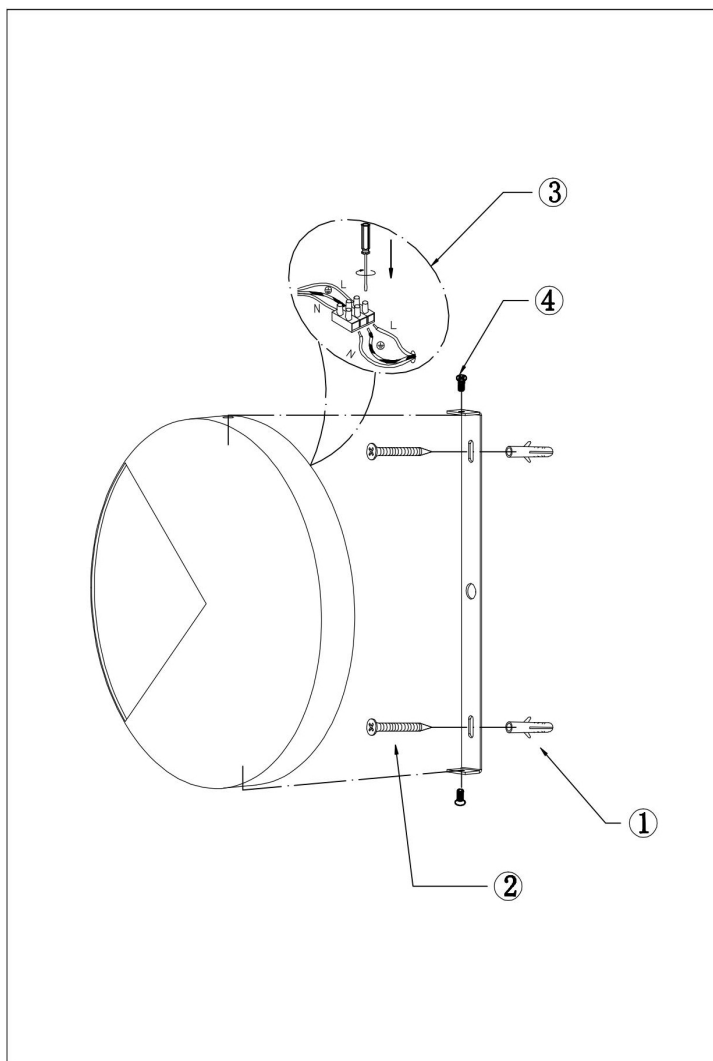

Instruction

MOD320WL-L5BS3K

MAX 6W
300 Lumen

Model: MOD320WL-L5BS3K
Collection: Modern
Series: Jupiter
Wall Lamps

This product contains a light source of energy efficiency class A