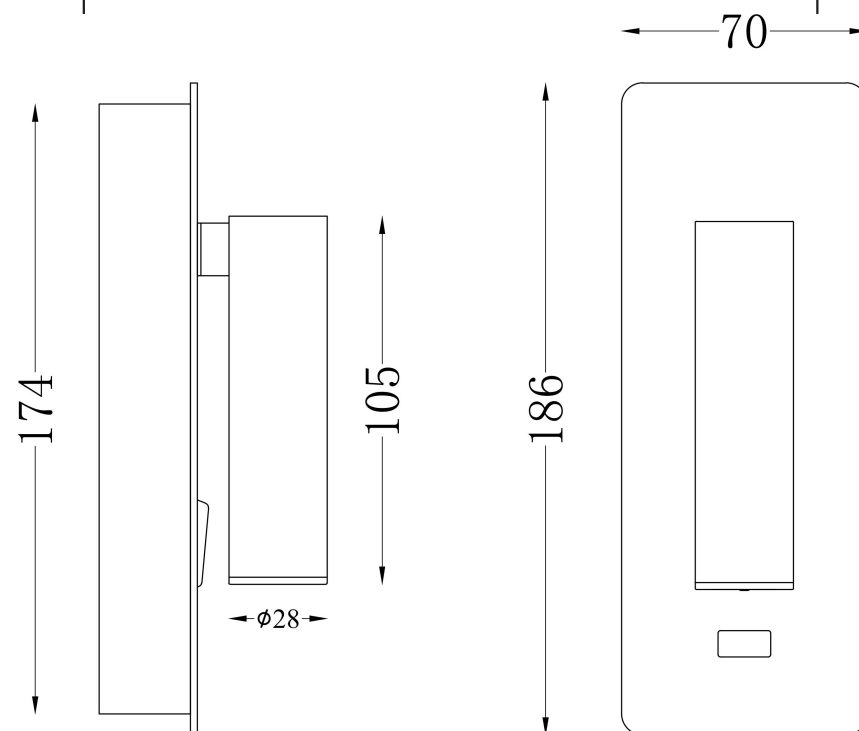

C041WL

SURFACE MOUNTING

Concealed mounting

Recessed mounting

MAX 3W
200 Lumen

Model: C041WL-L3B3K
Collection: Wall
Series: Mirax
Wall Lamps