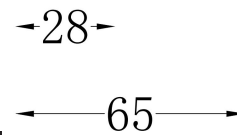

C041WL

SURFACE MOUNTING

Concealed mounting

Recessed mounting

MAX 3W
200 Lumen

Model: C041WL-L3B3K
Collection: Wall
Series: Mirax
Wall Lamps