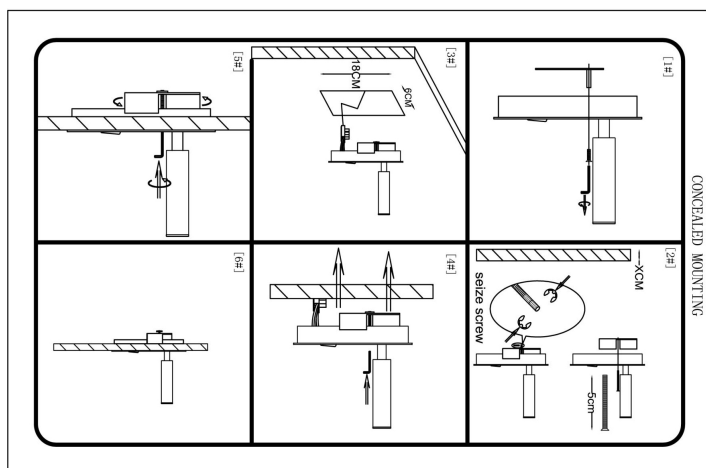

C041WL

SURFACE MOUNTING

Concealed mounting

Recessed mounting

MAX 3W
200 Lumen

Model: C041WL-L3B3K
Collection: Wall
Series: Mirax
Wall Lamps