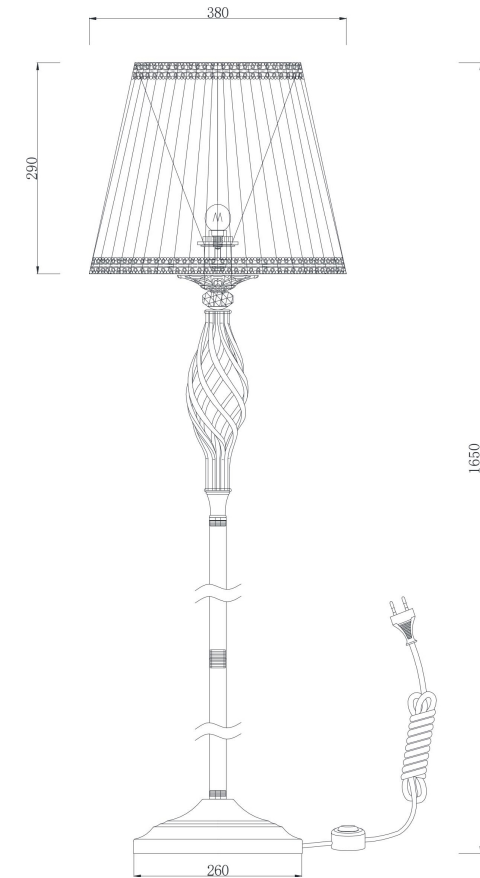

Instruction

ARM247-11-G

1xE14 40W

Model: ARM247-11-G

Collection: Elegant

Series: Grace
Stehleuchte

This product contains a light source of energy efficiency class