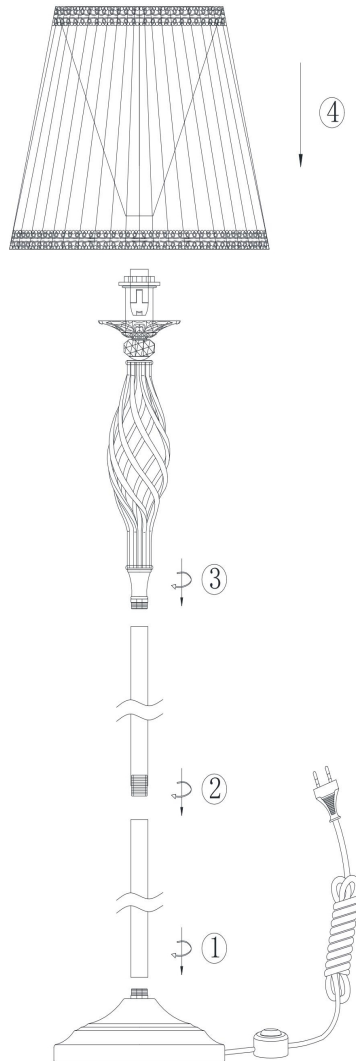

Instruction

ARM247-11-G

1xE14 40W

Model: ARM247-11-G

Collection: Elegant

Series: Grace
Stehleuchte

This product contains a light source of energy efficiency class