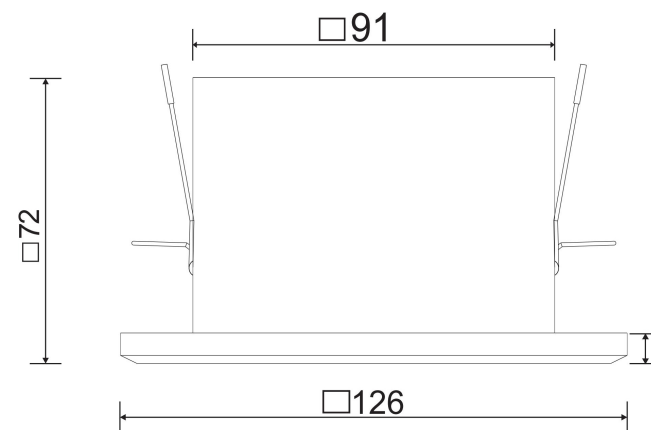

□ 95*95

1xGU10 50W

Model: DL008-2-01-B

Collection: Downlight

 Metal Modern
Recessed