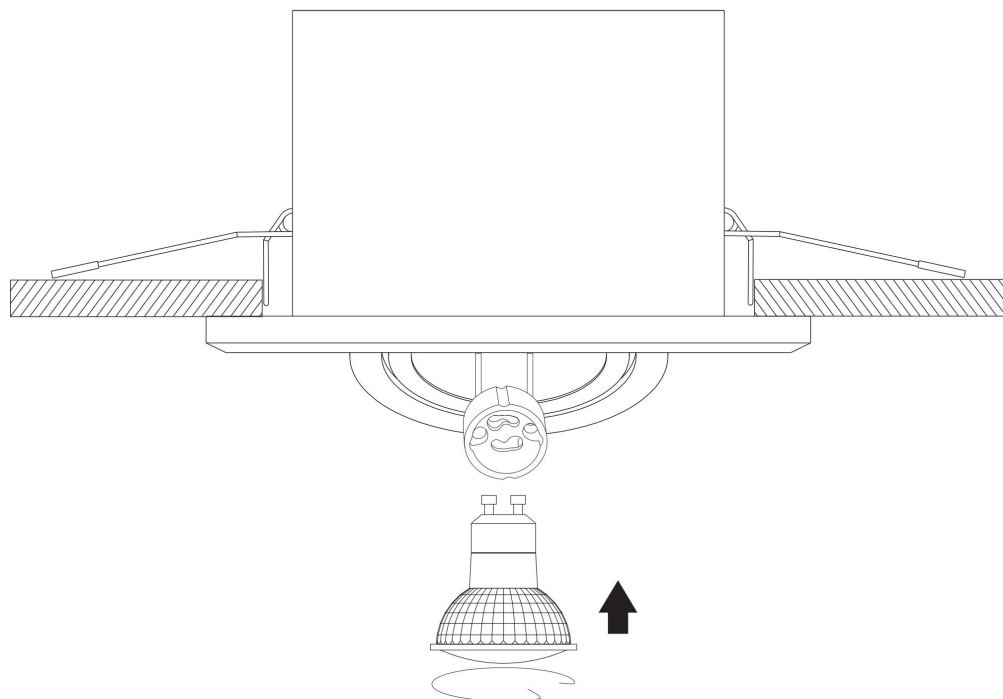

□ 95*95

1xGU10 50W

Model: DL008-2-01-B

Collection: Downlight

 Metal Modern
Recessed