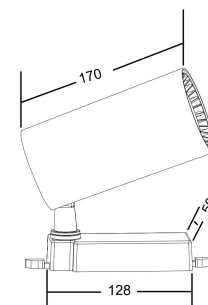

# Instruction

TR003-1-40W3K-B

MAX 36W  
3 200 Lumen

Model: TR003-1-40W3K-B

Collection: Single phase track

This product contains a light source of the energy efficiency class F