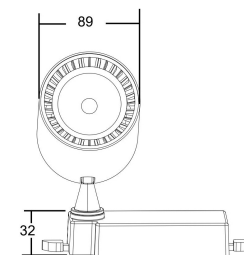

# Instruction

TR003-1-40W3K-B

MAX 36W  
3 200 Lumen

Model: TR003-1-40W3K-B

Collection: Single phase track

This product contains a light source of the energy efficiency class F